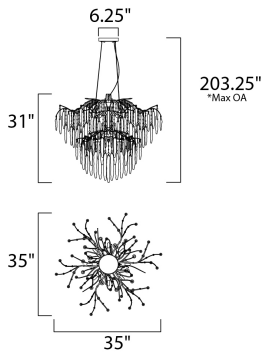

PRODUCT DESCRIPTION

Metal is formed in a branch-like design and finished in a rich Silver Gold. Handmade pendants of Piastra like Ice glass are draped from the frame to complete this designer look.

FINISHES OPTION

GLASS

Ice IC

MATERIAL

Steel + Glass

RATINGS

cETLus
Dry Location

ADDITIONAL

OPERATING TEMPERATURE:
-20°C (-4°F), 40°C (104°F)

MEASUREMENTS

- DIMENSION : 35" L x 35" W x 31" H
- MAX OAH : 203.25" OAH
- CANOPY : 6.25" W x 1" H x 6.25" L
- HANGING WEIGHT : 42.13 lb

LAMPING

- LUMENS : 5,880 Rated
- BULB : 12 x 40W Xenon G9 , 480W Total
- BULB INCLUDED : (Included)
- DIMMABLE : Yes