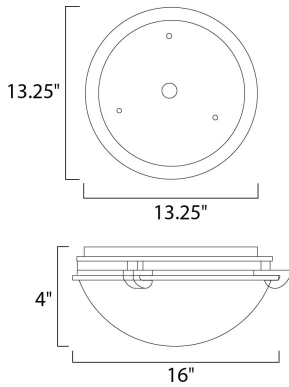

MEASUREMENTS

DIMENSION : 16" L x 16" W x 4" H
 MAX OAH : 13.25" W x 13.25" H
 HANGING WEIGHT : 4.43 lb

LAMPING

INPUT VOLTAGE : 120V
 LUMENS : 2,016 Rated
 BULB : 3 x 60W Incandescent E26 Medium , 180W Total
 BULB INCLUDED : (Not Included)
 DIMMABLE : Yes