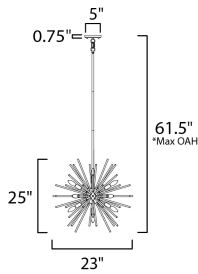

**PRODUCT DESCRIPTION**

A dazzling burst of Clear glass rods extend from a classic sputnik shape finished in a bright Polished Chrome or warm Satin Brass. Available in two sizes of pendants and as a ceiling fixture, this unique look is a statement piece designed to attract attention.

\*max overall height

**MEASUREMENTS**

DIMENSION : 23" L x 23" W x 25" H  
 MAX OAH : 61.5" OAH  
 CANOPY : 5" W x 0.75" H x 5" L  
 HANGING WEIGHT : 5.8 lb

**LAMPING**

INPUT VOLTAGE : 120V  
 BULB : 12 x 60W Incandescent E12 Candelabra , 720W Total  
 BULB INCLUDED : (Not Included)  
 DIMMABLE : Y