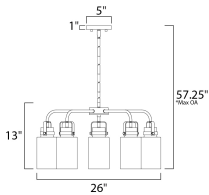

*max overall height

MEASUREMENTS

- DIMENSION : 26" W x 13" H
- MAX OAH : 57.25" OAH
- CANOPY : 5" W x 1" H
- HANGING WEIGHT : 5.3 lb

LAMPING

- INPUT VOLTAGE : 120V
- LUMENS : 0 Rated
- BULB : 5 x 60W Incandescent E26 Medium , 300W Total
- BULB INCLUDED : (Not Included)
- DIMMABLE : Yes