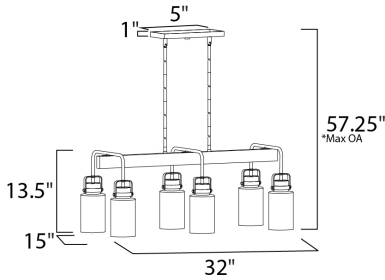

*max overall height

MEASUREMENTS

- DIMENSION : 32" L x 15" W x 13.5" H
- MAX OAH : 57.25" OAH
- CANOPY : 5" W x 1" H
- HANGING WEIGHT : 6.09 lb

LAMPING

- INPUT VOLTAGE : 120V
- LUMENS : 0 Rated
- BULB : 6 x 60W Incandescent E26 Medium , 360W Total
- BULB INCLUDED : (Not Included)
- DIMMABLE : Yes