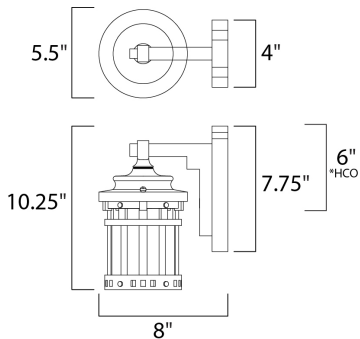

PRODUCT DESCRIPTION

Santa Barbara Cast is a transitional style collection from Maxim Lighting International in Sienna finish with Seedy glass.

*height from center of outlet to the top of the fixture

MEASUREMENTS

- DIMENSION : 5.5" W x 10.25" H x 8" Ext
- BACK PLATE : 4" W x 7.75" H x 6" HCO
- HANGING WEIGHT : 2.75 lb

LAMPING

- INPUT VOLTAGE : 120V
- LUMENS : 1,150 Rated
- BULB : 1 x 60W Incandescent E26 Medium , 60W Total
- BULB INCLUDED : (Not Included)
- DIMMABLE : Yes