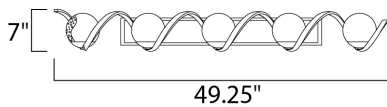

PRODUCT DESCRIPTION

Rectangular metal channel, finished in Black, is meticulously formed in a curl design to create a unique and dramatic design. Clear Seedy glass balls supported by cups of Polished Nickel are strategically positioned to balance out the design.

MEASUREMENTS

DIMENSION : 49.25" W x 7" H x 8" Ext
 BACK PLATE : 4.25" W x 4.25" H x 2" HCO
 HANGING WEIGHT : 13.26 lb

LAMPING

INPUT VOLTAGE : 120V
 BULB : 5 x 40W Incandescent E12 Candelabra , 200W Total
 BULB INCLUDED : (Not Included)
 DIMMABLE : Yes