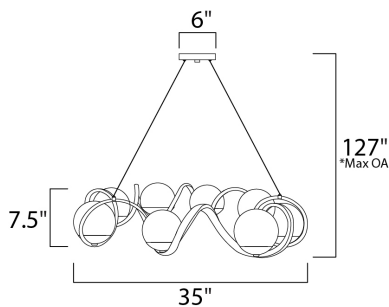

**PRODUCT DESCRIPTION**

Rectangular metal channel, finished in Black, is meticulously formed in a curl design to create a unique and dramatic design. Clear Seedy glass balls supported by cups of Polished Nickel are strategically positioned to balance out the design.

\*max overall height

**MEASUREMENTS**

- DIMENSION : 35" L x 35" W x 7.5" H
- MAX OAH : 127" OAH
- CANOPY : 6" W x 1" H x 6" L
- HANGING WEIGHT : 15.95 lb
- WIRE LENGTH : 120"

**LAMPING**

- INPUT VOLTAGE : 120V
- BULB : 8 x 40W Incandescent E12 Candelabra , 320W Total
- BULB INCLUDED : (Not Included)
- DIMMABLE : Yes