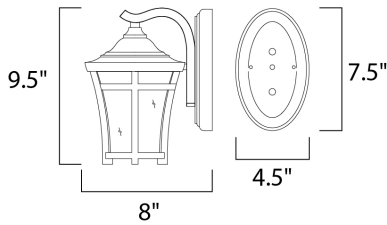

PRODUCT DESCRIPTION

MEASUREMENTS

DIMENSION : 6.5" W x 9.5" H x 8" Ext
 BACK PLATE : 4.5" W x 7.5" H x 4" HCO
 HANGING WEIGHT : 2.43 lb

LAMPING

INPUT VOLTAGE : 120V
 LUMENS : 800 Rated
 BULB : 1 x 9W LED E26 Medium , 9W Total
 BULB INCLUDED : (Included)
 DIMMABLE : Triac CL
 CRI : 90+ CRI
 COLOR_TEMP : 3000K