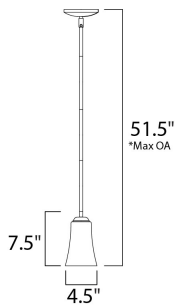

PRODUCT DESCRIPTION

Modern style at a competitive price will make this collection the next builder standard. Tall profile Frost glass shades adorn a minimalistic frame in your choice of Satin Nickel or Oil Rubbed Bronze.

*max overall height

MEASUREMENTS

DIMENSION : 4.5" L x 4.5" W x 7.5" H
 MAX OAH : 51.5" OAH
 HANGING WEIGHT : 2.16 lb

LAMPING

INPUT VOLTAGE : 120V
 LUMENS : 0 Rated
 BULB : 1 x 60W Incandescent E26 Medium , 60W Total
 BULB INCLUDED : (Not Included)
 DIMMABLE : Yes