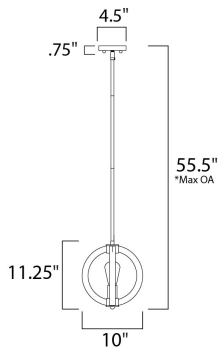

*max overall height

MEASUREMENTS

DIMENSION : 10" L x 10" W x 11.25" H
 MAX OAH : 55.5" OAH
 HANGING WEIGHT : 4 lb

LAMPING

INPUT VOLTAGE : 120V
 LUMENS : 0 Rated
 BULB : 1 x 60W Incandescent E26 Medium , 60W Total
 BULB INCLUDED : (Included)
 DIMMABLE : Yes