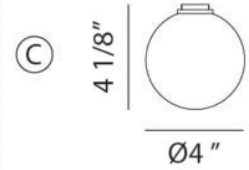

Accessories

C63107MB

SPECIFICATION SHEET

Finish	Matte Black
Cord Color	Silver Fabric
Dimension	Ø17 3/4" x 168 5/8"H Max.
Lamping	7 x 10W G9 120V
Canopy Color	Matte Black
Canopy Size	Ø17 3/4" x 1"H
Wire Length	144" Max.
Location	Dry
Warranty	1 year fixture warranty