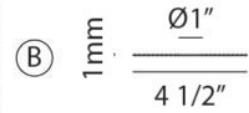

Accessories

C63107MB

SPECIFICATION SHEET

Finish	Matte Black
Cord Color	Silver Fabric
Dimension	Ø17 3/4" x 168 5/8"H Max.
Lamping	7 x 10W G9 120V
Canopy Color	Matte Black
Canopy Size	Ø17 3/4" x 1"H
Wire Length	144" Max.
Location	Dry
Warranty	1 year fixture warranty