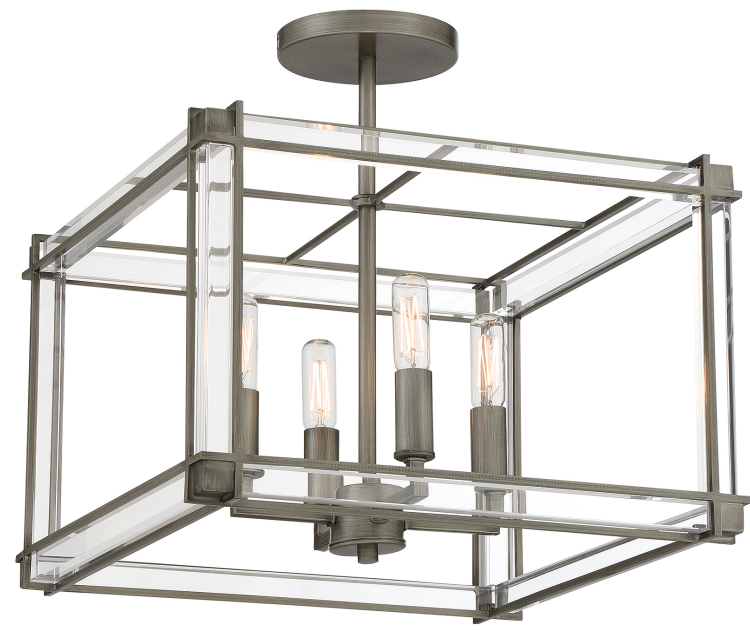

MINKA LAVERY®

Item # 3859-756	UPC Code: 747396117171
Product Family Name: Langen Square	Finish: Antique Nickel
Category: SEMI FLUSH	Category Type: Semi Flush
Certification 3057374	
Patents:	
Notes:	

Image File Name: **3859-756.jpg**

MEASUREMENTS

Width: 15	Length: 15	Height: 14.63	Extension:
Height Adjustable: No	Min Overall Height:	Max Overall Height:	Slope: No
Wire Length: 7	Chain Length:	Safety Cable Included: No	Net Weight: 8.71
Canopy Width: 5.0	Canopy Height: 0.63	Canopy Length: 5.0	Center to Bottom:
Backplate Width:	Backplate Height:	Center to Top:	

No. of Bulbs: 4	Light Type: T8			
Max Bulb Wattage: 60	Socket: E12, CANDELABRA			
Dimmable: Yes	Ballast:	Rated Life Hours:	Photocell Included: No	Bulb/LED Included: N
Bulb/LED Included:	Color Temp.:	CRI:	Initial Lumens:	Delivered Lumens: