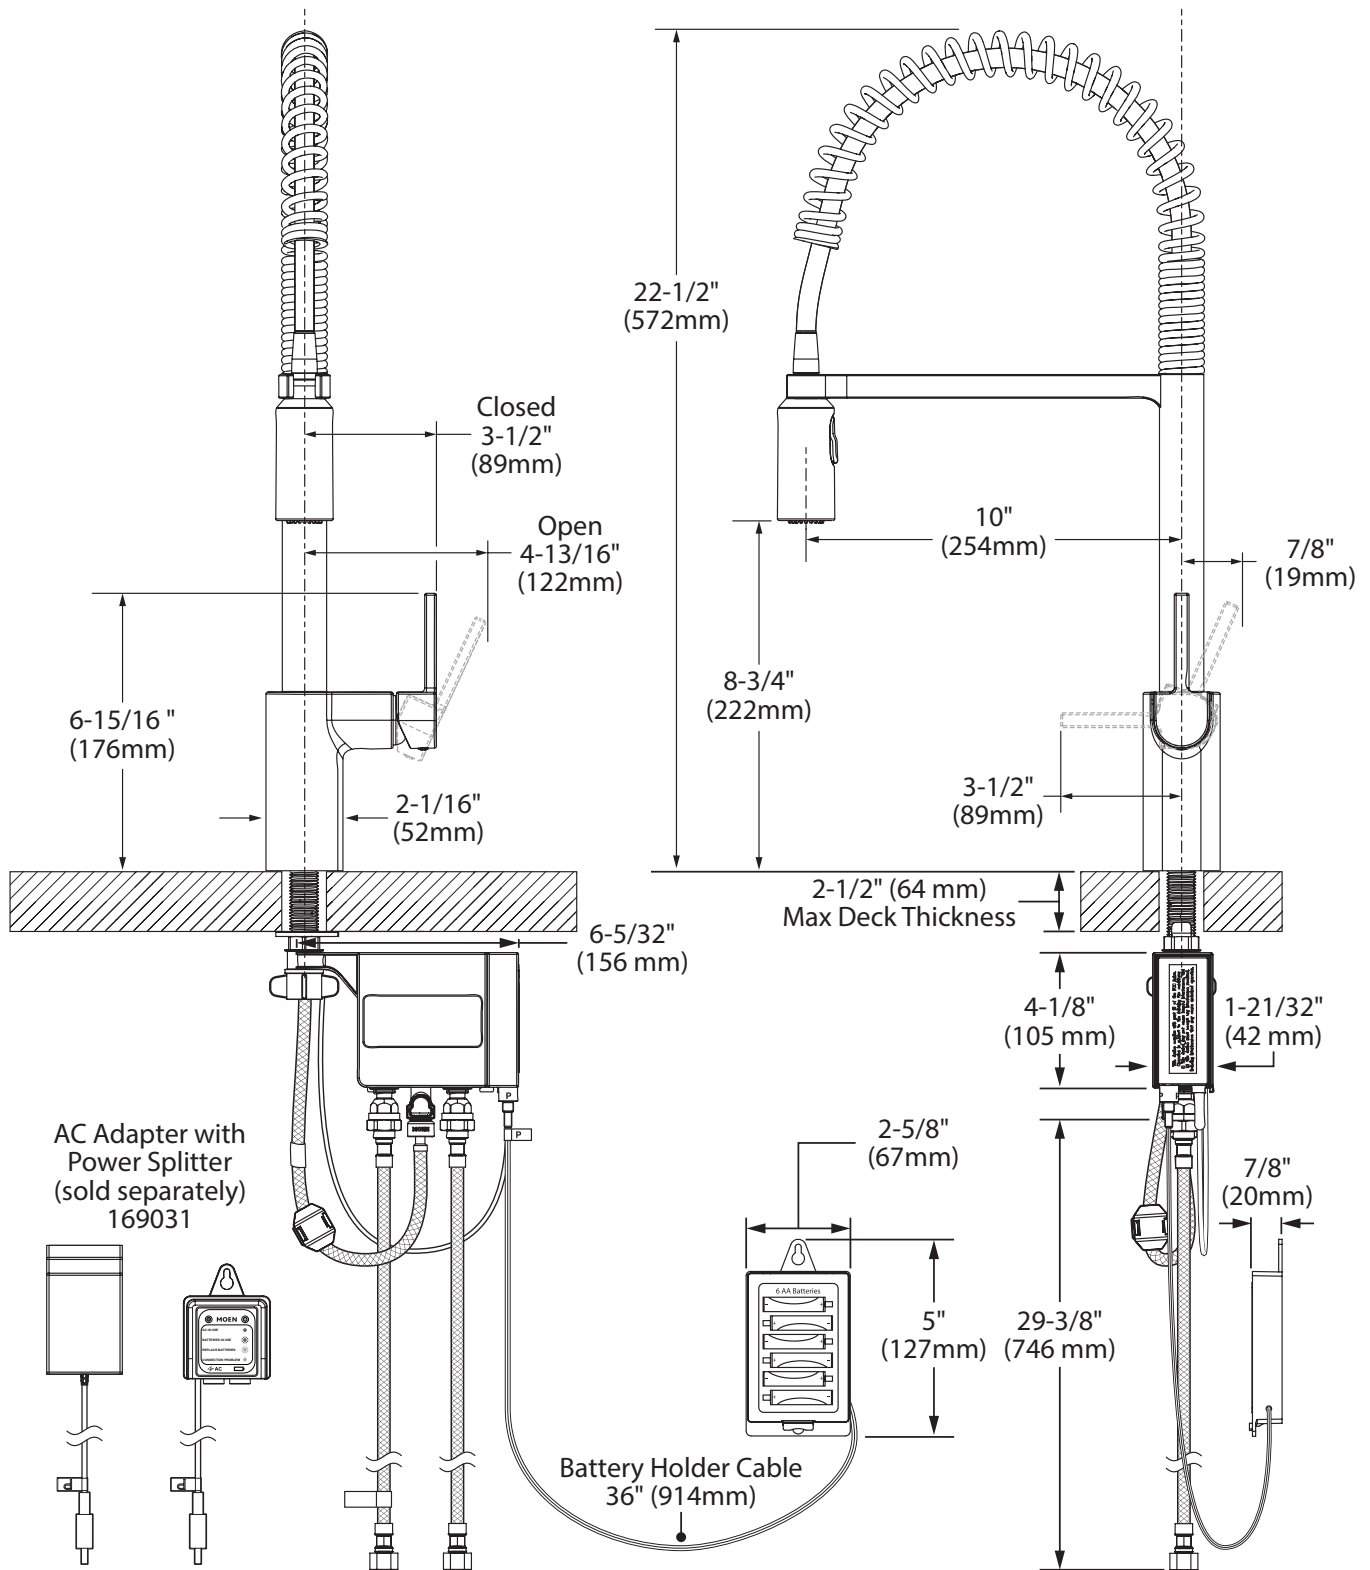

## OPERATION

- Lever style handle
- Temperature controlled by 100° arc of handle travel
- Operates with less than 5 lbs. of force
- Operates in stream or spray mode in the pulldown or retracted position
- Spout rotates 100 degrees
- When filling a vessel outside the sink, the pause feature conveniently stops the flow of water as the wand passes over the counter top

Visit [www.moen.com/support](http://www.moen.com/support) for complete details and limitations

**Align™**  
**Single Handle Pre-Rinse Spring**  
**Pulldown Kitchen Faucet**

**Models:** 5923EW series

**NOTE:** this faucet is designed to be installed through 1 hole, 1-1/2" (38mm) min. dia. (optional 3-hole escutcheon 141002 available)

See page 2 for dimensions

## CRITICAL DIMENSIONS

(DO NOT SCALE)