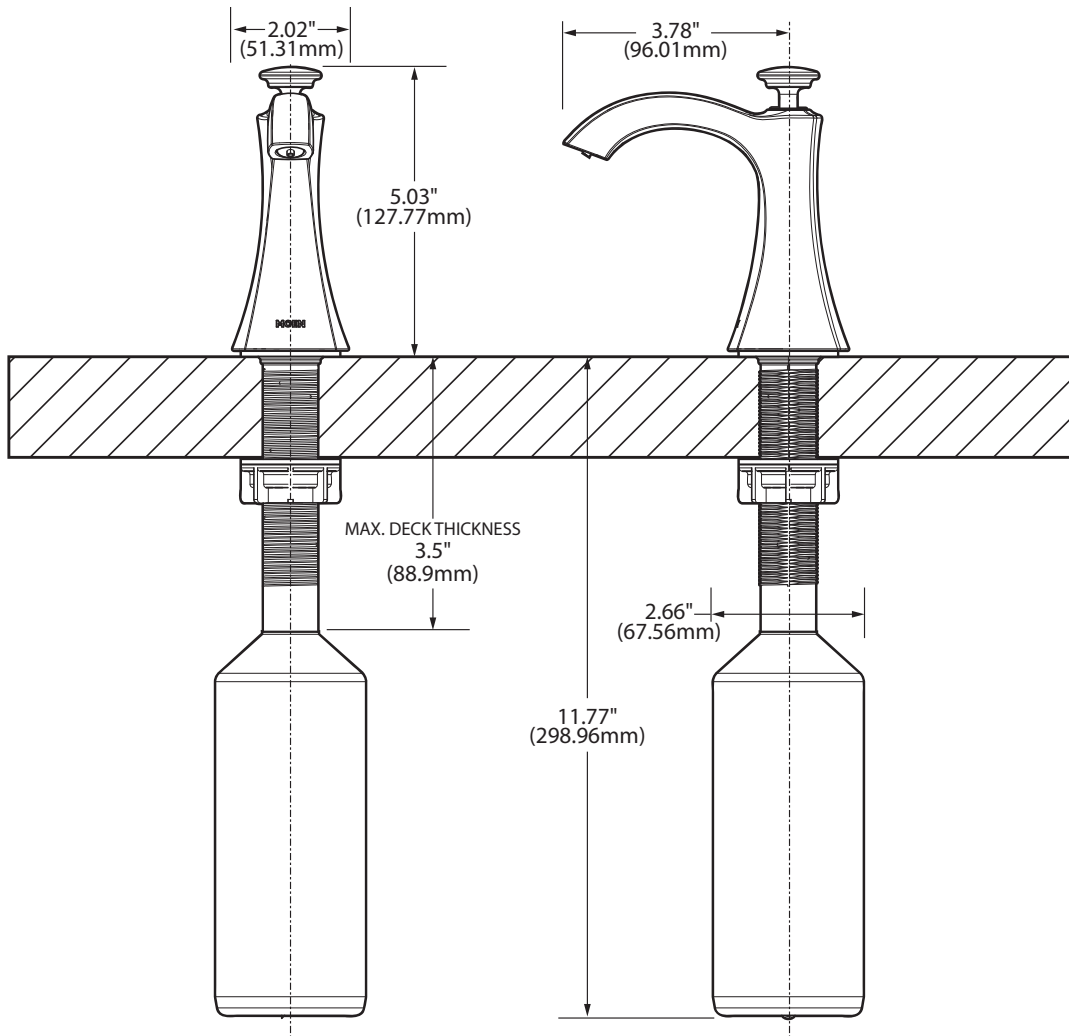

TRANSITIONAL SOAP/LOTION DISPENSER

Model: S3948C series

NOTE: DESIGNED TO BE INSTALLED THROUGH 1 HOLE 1-1/8" DIAMETER

CRITICAL DIMENSIONS

(DO NOT SCALE)