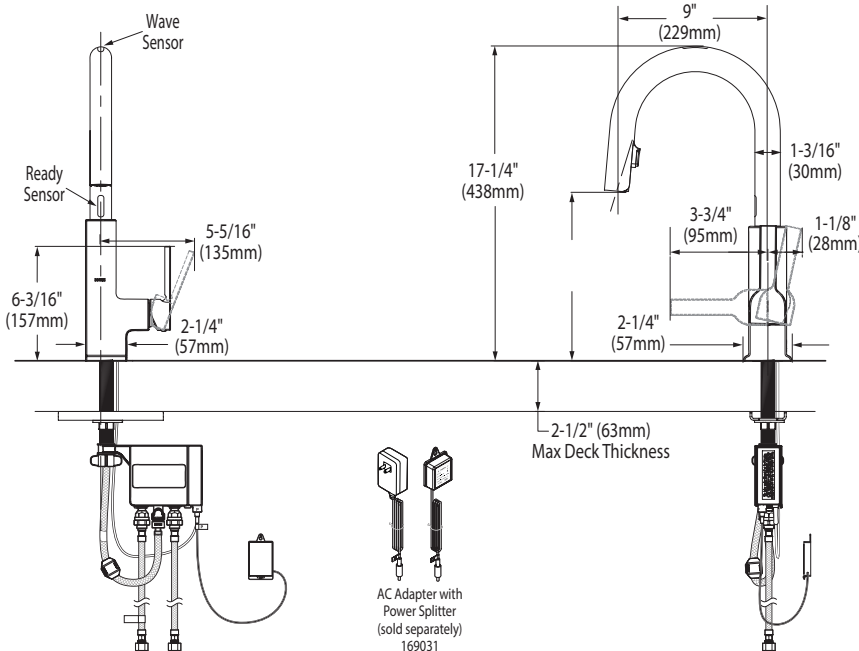

OPERATION

- Lever style handle
- Temperature controlled by 100° arc of handle travel
- Operates with less than 5 lbs. of force
- Operates in stream or spray mode in the pulldown or retracted position
- Spout rotates 100 degrees

FLOW

- Flow is limited to 1.5 gpm (5.7 L/min) at 60 psi

CARTRIDGE

- 1255™ Duralast™ cartridge

STANDARDS

- Third party certified to IAPMO Green, ASME A112.18.1/CSA B125.1 and all applicable requirements referenced therein including NSF 61/9G & 372
- Meets CalGreen and Georgia SB370 requirements
- Contains no more than 0.25% weighted average lead content
- Complies with California Proposition 65 and with the Federal Safe Drinking Water Act
- The backflow protection system in the device consists of two independently operating check valves, a primary and a secondary which prevent backflow
- ADA ♿ for lever handle

CRITICAL DIMENSIONS

(DO NOT SCALE)

STo with MotionSense™ Single Handle High Arc Pulldown Kitchen Faucet

Models: S72308E series

NOTE: THIS FAUCET IS DESIGNED TO BE INSTALLED THRU 1 HOLE, 1-1/2" (38mm) MIN. DIA.