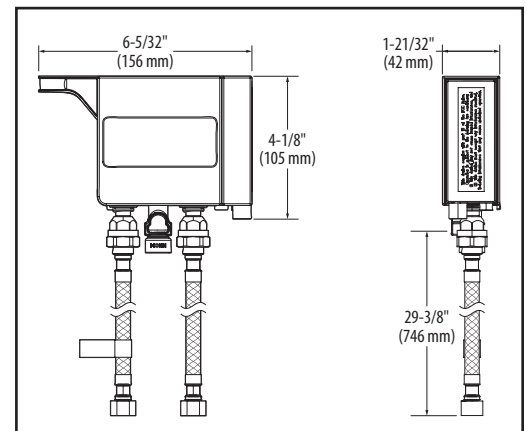

CRITICAL DIMENSIONS

(DO NOT SCALE)

STo with MotionSense™ Single Handle High Arc Pulldown Kitchen Faucet

Models: S72308E series

NOTE: THIS FAUCET IS DESIGNED TO BE INSTALLED THRU 1 HOLE, 1-1/2" (38mm) MIN. DIA.

Close up view of Control Box

Battery Holder