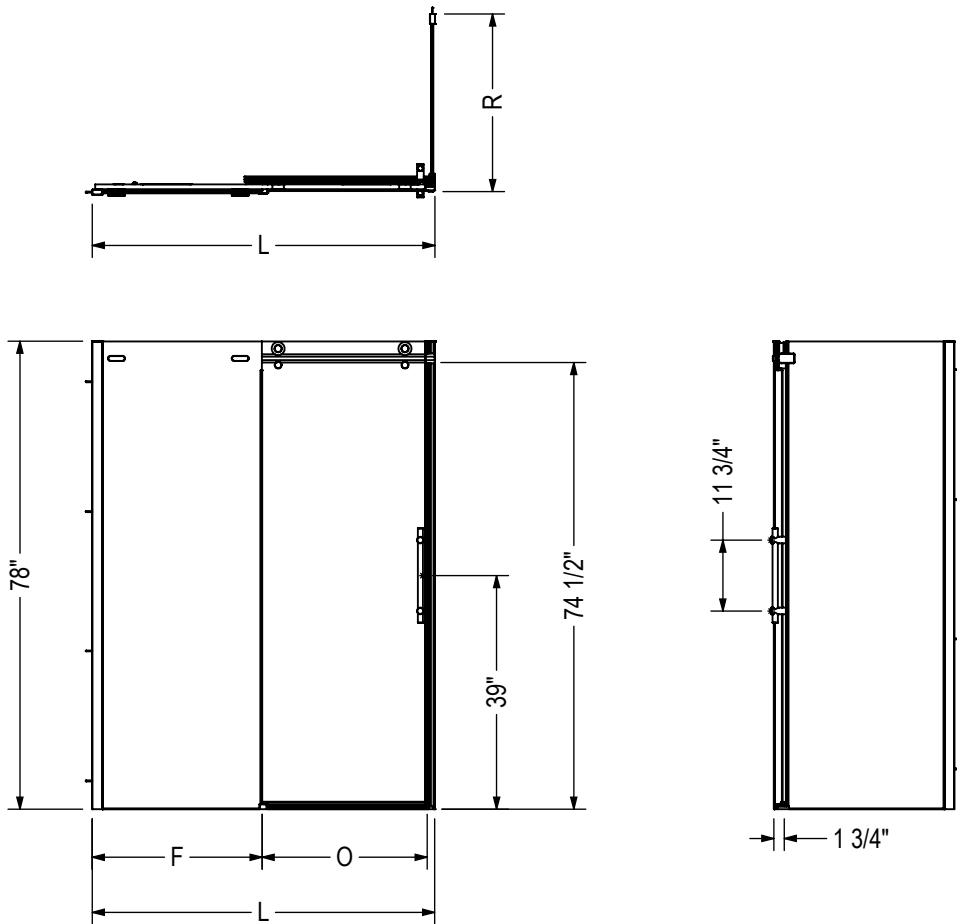

STANDARD

Code	Description	L Adjustable	F	O	R	Wall adjustment
137420	Odyssey Slider door 57"-59 1/2" x 78"	57" - 59 1/2"	27 7/8"	24 1/2" - 25"	-	5/8"
137421	Odyssey Slider door 45"-47 1/2" x 78"	45" - 47 1/2"	21 7/8"	18 1/4" - 18 3/4"	-	5/8"
137422	ODYSSEY RETURN PANEL 32"	-	-	-	29 3/4 - 30 1/2"	3/4"

All dimensions are approximate. Structure measurements must be verified against the unit to ensure proper fit.