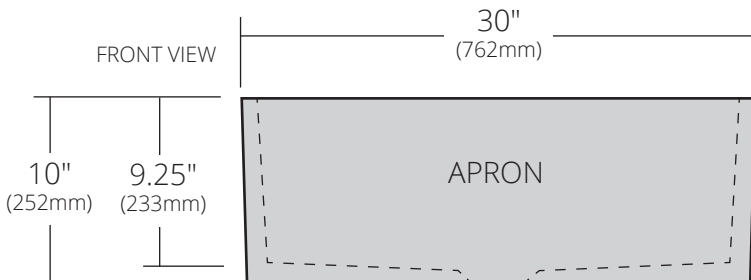

SPECIFICATIONS

DREAMER

Precious Metals Collection

PMK3018-G 24k Matte Gold
PMK3018-M Gunmetal
PMK3018-P Platinum
PMK3018-S Silver

PRODUCT DETAILS

- 30" x 17.75" x 10" OD (762mm x 451mm x 252mm)
- 28" x 15.75" x 9.25" ID (713mm x 402mm x 233mm)
- 3.75" (94mm) drain opening
- Fireclay with genuine precious metal glaze
- Protected with exclusive, custom formulation sealer for ultimate durability
- Metal glaze on apron extends 1.75" (45mm) on sides

INSTALLATION

- Apron Front
- Install with negative reveal or flush mount

COORDINATING PRODUCTS

- Drains: DR320 or DR340 (extended flange not required)
- Bottom Grid: GR2614
- UK2547 Undermount Kit

STANDARDS COMPLIANCE

- UPC/cUPC compliant

IMPORTANT

Due to the handcrafted nature of this product, dimensions may vary up to 1/2" (13mm). We strongly recommend waiting for the actual product before making any installation cuts.

METAL GLAZE