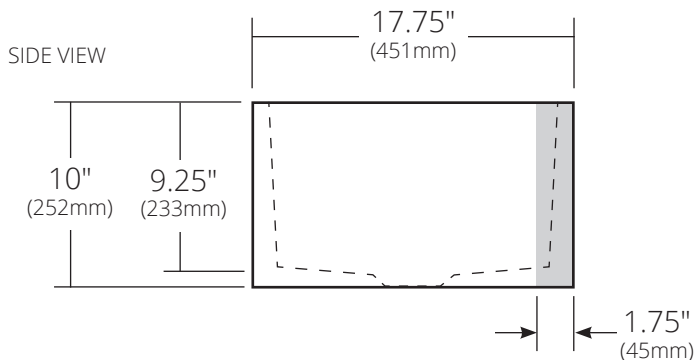

SPECIFICATIONS

DREAMER

Precious Metals Collection

PMK3018-G 24k Matte Gold
PMK3018-M Gunmetal
PMK3018-P Platinum
PMK3018-S Silver

PRODUCT DETAILS

- 30" x 17.75" x 10" OD (762mm x 451mm x 252mm)
- 28" x 15.75" x 9.25" ID (713mm x 402mm x 233mm)
- 3.75" (94mm) drain opening
- Fireclay with genuine precious metal glaze
- Protected with exclusive, custom formulation sealer for ultimate durability
- Metal glaze on apron extends 1.75" (45mm) on sides

INSTALLATION

- Apron Front
- Install with negative reveal or flush mount

COORDINATING PRODUCTS

- Drains: DR320 or DR340 (extended flange not required)
- Bottom Grid: GR2614
- UK2547 Undermount Kit

STANDARDS COMPLIANCE

- UPC/cUPC compliant

IMPORTANT

Due to the handcrafted nature of this product, dimensions may vary up to 1/2" (13mm). We strongly recommend waiting for the actual product before making any installation cuts.

METAL GLAZE