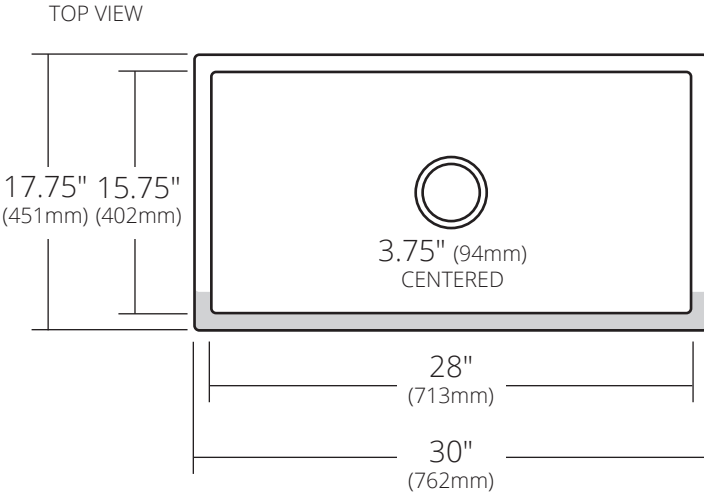

SPECIFICATIONS

DREAMER

Precious Metals Collection

PMK3018-G 24k Matte Gold
PMK3018-M Gunmetal
PMK3018-P Platinum
PMK3018-S Silver

PRODUCT DETAILS

- 30" x 17.75" x 10" OD (762mm x 451mm x 252mm)
- 28" x 15.75" x 9.25" ID (713mm x 402mm x 233mm)
- 3.75" (94mm) drain opening
- Fireclay with genuine precious metal glaze
- Protected with exclusive, custom formulation sealer for ultimate durability
- Metal glaze on apron extends 1.75" (45mm) on sides

INSTALLATION

- Apron Front
- Install with negative reveal or flush mount

COORDINATING PRODUCTS

- Drains: DR320 or DR340 (extended flange not required)
- Bottom Grid: GR2614
- UK2547 Undermount Kit

STANDARDS COMPLIANCE

- UPC/cUPC compliant

IMPORTANT

Due to the handcrafted nature of this product, dimensions may vary up to 1/2" (13mm). We strongly recommend waiting for the actual product before making any installation cuts.

METAL GLAZE