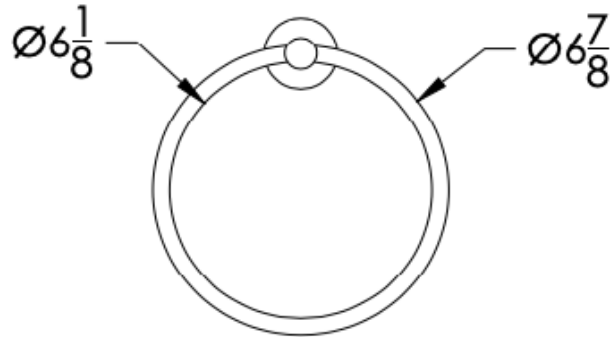

COLLECTION AVIATOR

TOWEL RING

Model	Product	Finishes Available
AVI-TWR1	Towel Ring	Multiple finishes available. Over 23 finishes to choose from.

FINISHES

Polished (-P)	Antique Copper (-ACOP)	Polished Gold (-PGLD)
Brushed (-B)	Polished Brass (-PBRS)	Brushed Copper (-BCOP)
Brushed Gold (-BGLD)	Matte White (-WHT)	Brushed Rose Gold (-BRGD)
Matte Black (-BLK)	Brushed Modern Bronze (-BMBRZ)	Brushed Black (-BRBLK)
Oil Rubbed Bronze (-ORB)	Glossy White (-GWHT)	Polished Black (-PBLK)
Brushed Brass (-BBRS)	Polished Rose Gold (-PRGD)	Antique Nickel (-ANKL)
Brushed Bronze (-BBRZ)	Unlacquered Brass (-UBRS)	Black Nickel (-NKBL)
Antique Brass (-ABRS)	Polished Nickel (-PNKL)	

Dimensions in inches

FRONT

TOP

SIDE

NOTE: Dimensions subject to change without notice.