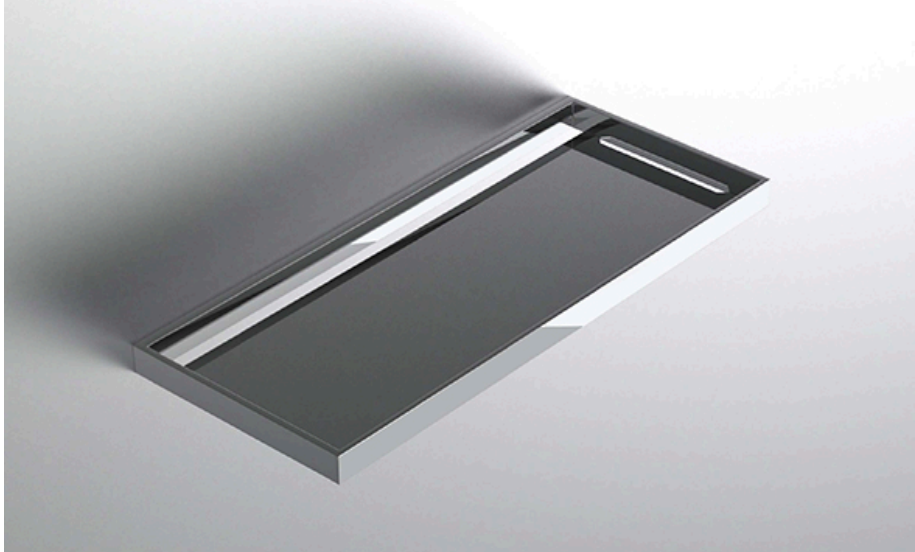

## FEATURES

- Premium 304 Grade Stainless Steel
- Solid Mount Construction
- Concealed Installation Hardware
- State of the art wall anchors included for installation on Dry wall or Tile