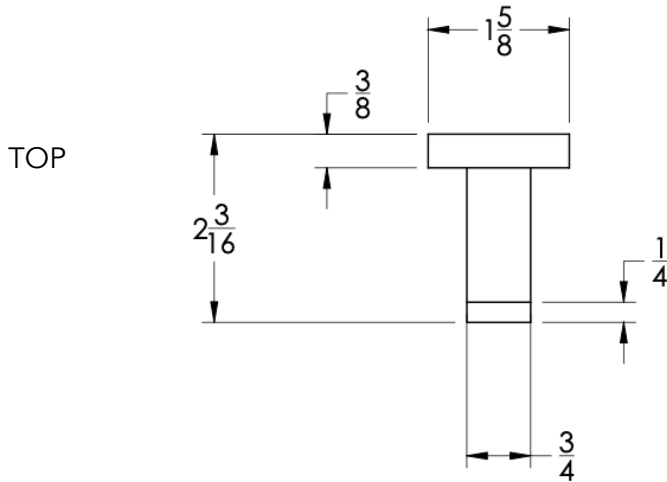

neelnox

LET
THERE
BE **DESIGN.**

FEATURES

- Premium 304 Grade Stainless Steel
- Solid Mount Construction
- Concealed Installation Hardware
- State of the art wall anchors included for installation on Dry wall or Tile

COLLECTION BEAUMONT

ROBE HOOK

Model	Product	Finishes Available
BEA-RHS1	Robe Hook	Multiple finishes available. Over 23 finishes to choose from.

FINISHES			
	Polished (-P)	Antique Copper (-ACOP)	Polished Gold (-PGLD)
	Brushed (-B)	Polished Brass (-PBRS)	Brushed Copper (-BCOP)
	Brushed Gold (-BGLD)	Matte White (-WHT)	Brushed Rose Gold (-BRGD)
	Matte Black (-BLK)	Brushed Modern Bronze (-BMBRZ)	Brushed Black (-BRBLK)
	Oil Rubbed Bronze (-ORB)	Glossy White (-GWHT)	Polished Black (-PBLK)
	Brushed Brass (-BBRS)	Polished Rose Gold (-PRGD)	Antique Nickel (-ANKL)
	Brushed Bronze (-BBRZ)	Unlacquered Brass (-UBRS)	Black Nickel (-NKBL)
	Antique Brass (-ABRS)	Polished Nickel (-PNKL)	

Dimensions in inches

NOTE: Dimensions subject to change without notice.