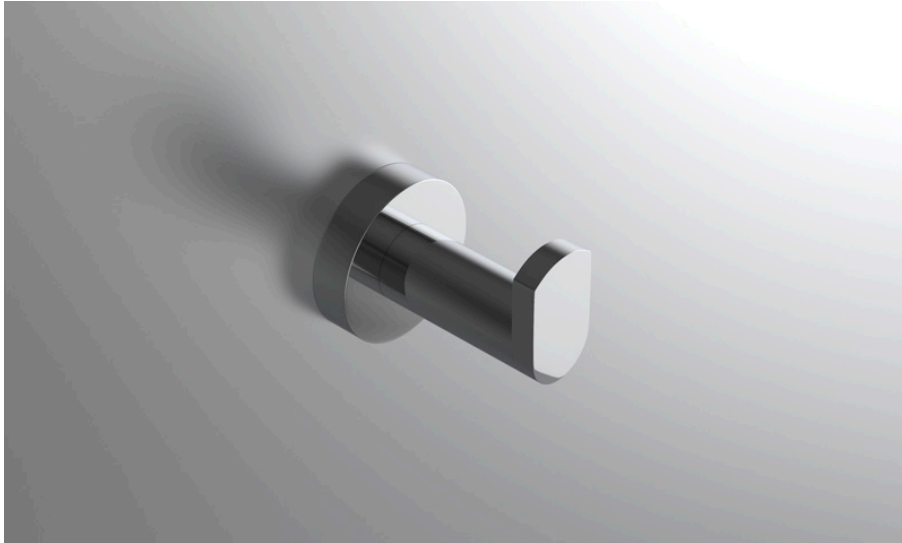

neelnox

LET
THERE
BE **DESIGN.**

FEATURES

- Premium 304 Grade Stainless Steel
- Solid Mount Construction
- Concealed Installation Hardware
- State of the art wall anchors included for installation on Dry wall or Tile

COLLECTION BEAUMONT

ROBE HOOK

Model	Product	Finishes Available
BEA-RHS1	Robe Hook	Multiple finishes available. Over 23 finishes to choose from.

FINISHES			
	Polished (-P)	Antique Copper (-ACOP)	Polished Gold (-PGLD)
	Brushed (-B)	Polished Brass (-PBRS)	Brushed Copper (-BCOP)
	Brushed Gold (-BGLD)	Matte White (-WHT)	Brushed Rose Gold (-BRGD)
	Matte Black (-BLK)	Brushed Modern Bronze (-BMBRZ)	Brushed Black (-BRBLK)
	Oil Rubbed Bronze (-ORB)	Glossy White (-GWHT)	Polished Black (-PBLK)
	Brushed Brass (-BBRS)	Polished Rose Gold (-PRGD)	Antique Nickel (-ANKL)
	Brushed Bronze (-BBRZ)	Unlacquered Brass (-UBRS)	Black Nickel (-NKBL)
	Antique Brass (-ABRS)	Polished Nickel (-PNKL)	