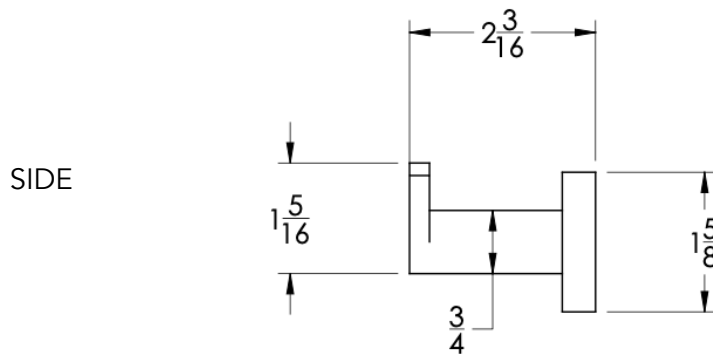

neelnox

LET
THERE
BE **DESIGN.**

FEATURES

- Premium 304 Grade Stainless Steel
- Solid Mount Construction
- Concealed Installation Hardware
- State of the art wall anchors included for installation on Dry wall or Tile

Dimensions in inches

NOTE: Dimensions subject to change without notice.