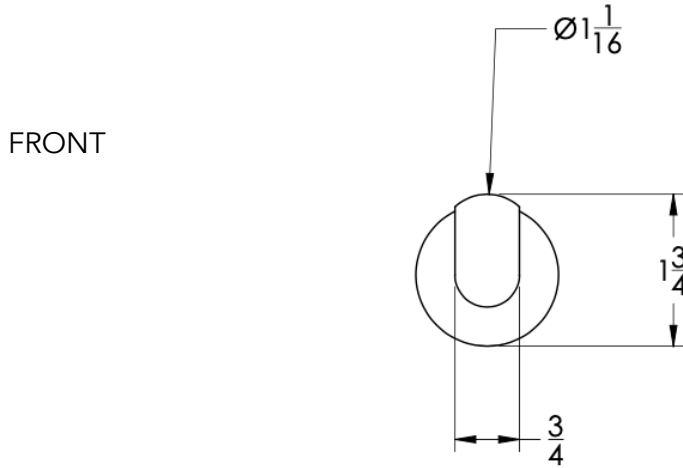

neelnox

LET
THERE
BE **DESIGN.**

FEATURES

- Premium 304 Grade Stainless Steel
- Solid Mount Construction
- Concealed Installation Hardware
- State of the art wall anchors included for installation on Dry wall or Tile

Dimensions in inches

NOTE: Dimensions subject to change without notice.