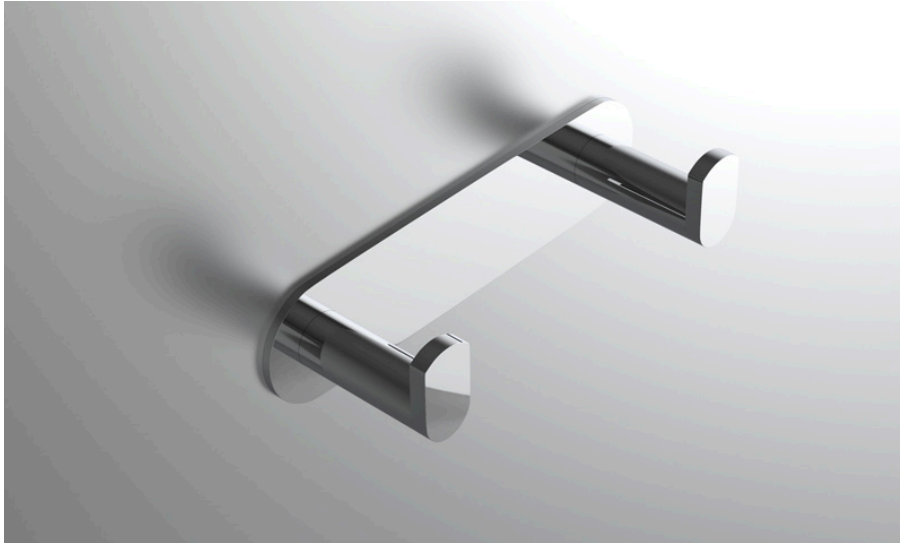

neelnox

LET
THERE
BE **DESIGN.**

FEATURES

- Premium 304 Grade Stainless Steel
- Solid Mount Construction
- Concealed Installation Hardware
- State of the art wall anchors included for installation on Dry wall or Tile

COLLECTION BEAUMONT

ROBE HOOK

Model	Product	Finishes Available
BEA-RHD2	Robe Hook	Multiple finishes available. Over 23 finishes to choose from.

FINISHES			
	Polished (-P)	Antique Copper (-ACOP)	Polished Gold (-PGLD)
	Brushed (-B)	Polished Brass (-PBRS)	Brushed Copper (-BCOP)
	Brushed Gold (-BGLD)	Matte White (-WHT)	Brushed Rose Gold (-BRGD)
	Matte Black (-BLK)	Brushed Modern Bronze (-BMBRZ)	Brushed Black (-BRBLK)
	Oil Rubbed Bronze (-ORB)	Glossy White (-GWHT)	Polished Black (-PBLK)
	Brushed Brass (-BBRS)	Polished Rose Gold (-PRGD)	Antique Nickel (-ANKL)
	Brushed Bronze (-BBRZ)	Unlacquered Brass (-UBRS)	Black Nickel (-NKBL)
	Antique Brass (-ABRS)	Polished Nickel (-PNKL)	