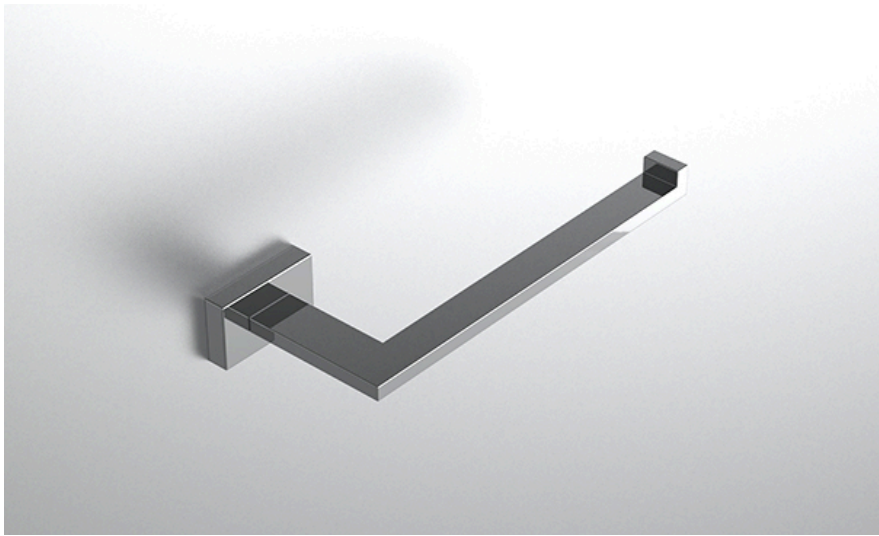

neelnox

LET
THERE
BE **DESIGN.**

FEATURES

- Premium 304 Grade Stainless Steel
- Solid Mount Construction
- Concealed Installation Hardware
- State of the art wall anchors included for installation on Dry wall or Tile

COLLECTION ARGYLE

TOWEL RING

Model	Product	Finishes Available
ARG-TWR4R	Towel Ring	Multiple finishes available. Over 23 finishes to choose from.
ARG-TWR4L	Towel Ring	

FINISHES			
	Polished (-P)	Antique Copper (-ACOP)	Polished Gold (-PGLD)
	Brushed (-B)	Polished Brass (-PBRS)	Brushed Copper (-BCOP)
	Brushed Gold (-BGLD)	Matte White (-WHT)	Brushed Rose Gold (-BRGD)
	Matte Black (-BLK)	Brushed Modern Bronze (-BMBRZ)	Brushed Black (-BRBLK)
	Oil Rubbed Bronze (-ORB)	Glossy White (-GWHT)	Polished Black (-PBLK)
	Brushed Brass (-BBRS)	Polished Rose Gold (-PRGD)	Antique Nickel (-ANKL)
	Brushed Bronze (-BBRZ)	Unlacquered Brass (-UBRS)	Black Nickel (-NKBL)
	Antique Brass (-ABRS)	Polished Nickel (-PNKL)	

Dimensions in inches

FRONT

TOP

SIDE

NOTE: Dimensions subject to change without notice.