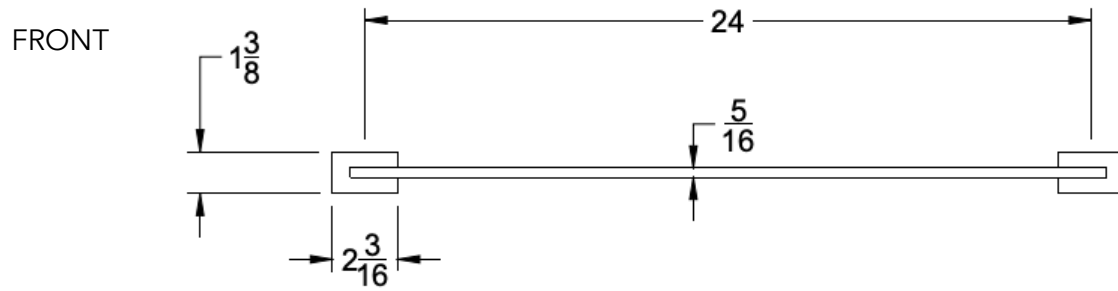

neelnox

LET
THERE
BE **DESIGN.**

FEATURES

- Premium 304 Grade Stainless Steel
- Solid Mount Construction
- Concealed Installation Hardware
- State of the art wall anchors included for installation on Dry wall or Tile

Dimensions in inches

NOTE: Dimensions subject to change without notice.