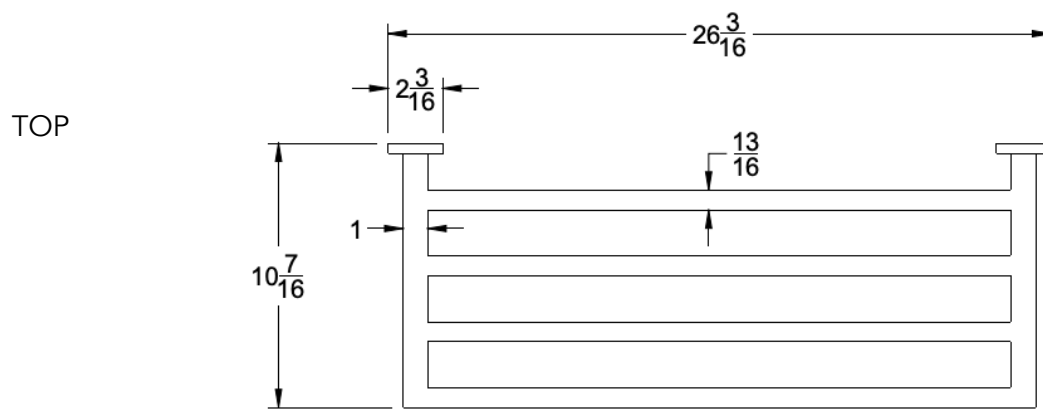

neelnox

LET
THERE
BE **DESIGN.**

FEATURES

- Premium 304 Grade Stainless Steel
- Solid Mount Construction
- Concealed Installation Hardware
- State of the art wall anchors included for installation on Dry wall or Tile

Dimensions in inches

NOTE: Dimensions subject to change without notice.