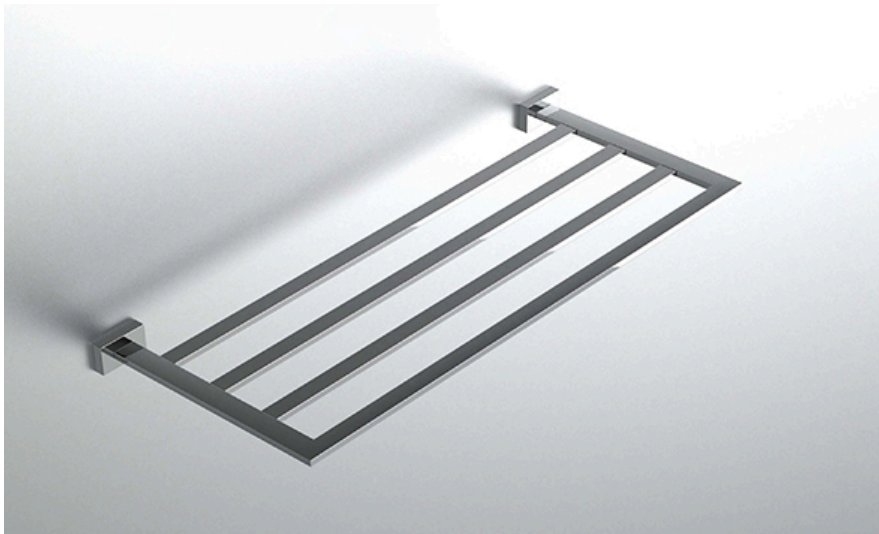

neelnox

LET
THERE
BE **DESIGN.**

FEATURES

- Premium 304 Grade Stainless Steel
- Solid Mount Construction
- Concealed Installation Hardware
- State of the art wall anchors included for installation on Dry wall or Tile

COLLECTION ARGYLE

TOWEL RACK

Model	Product	Finishes Available
ARG-TRK24	Towel Rack	Multiple finishes available. Over 23 finishes to choose from.

FINISHES			
	Polished (-P)	Antique Copper (-ACOP)	Polished Gold (-PGLD)
	Brushed (-B)	Polished Brass (-PBRS)	Brushed Copper (-BCOP)
	Brushed Gold (-BGLD)	Matte White (-WHT)	Brushed Rose Gold (-BRGD)
	Matte Black (-BLK)	Brushed Modern Bronze (-BMBRZ)	Brushed Black (-BRBLK)
	Oil Rubbed Bronze (-ORB)	Glossy White (-GWHT)	Polished Black (-PBLK)
	Brushed Brass (-BBRS)	Polished Rose Gold (-PRGD)	Antique Nickel (-ANKL)
	Brushed Bronze (-BBRZ)	Unlacquered Brass (-UBRS)	Black Nickel (-NKBL)
	Antique Brass (-ABRS)	Polished Nickel (-PNKL)	