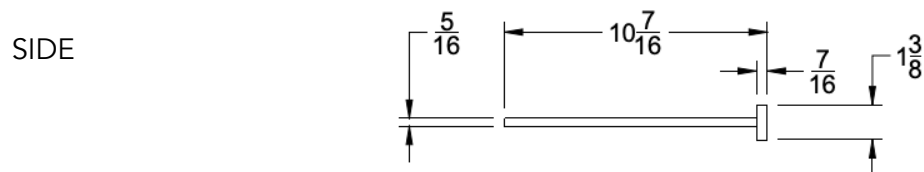

Dimensions in inches

NOTE: Dimensions subject to change without notice.