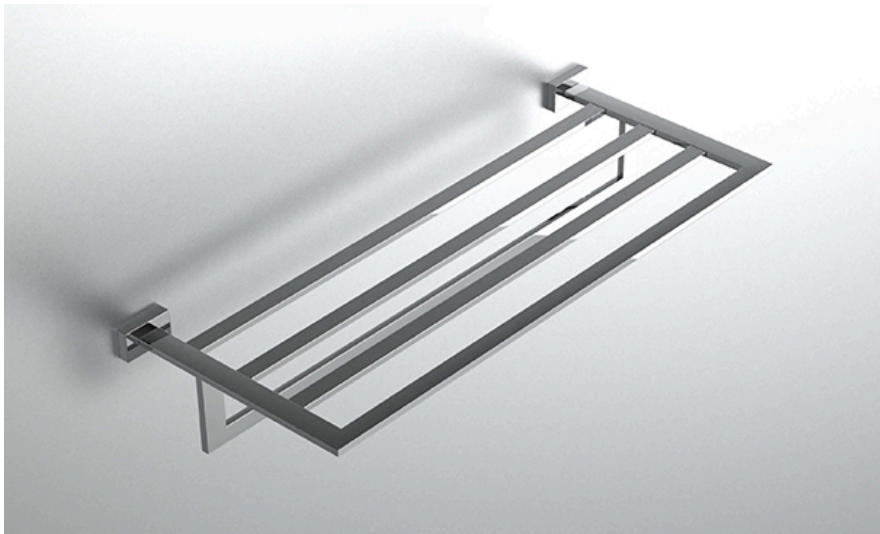

neelnox

LET
THERE
BE **DESIGN.**

FEATURES

- Premium 304 Grade Stainless Steel
- Solid Mount Construction
- Concealed Installation Hardware
- State of the art wall anchors included for installation on Dry wall or Tile

COLLECTION ARGYLE

TOWEL RACK WITH BAR

Model	Product	Finishes Available
ARG-TRKB24	Towel Rack With Bar	Multiple finishes available. Over 23 finishes to choose from.

FINISHES			
	Polished (-P)	Antique Copper (-ACOP)	Polished Gold (-PGLD)
	Brushed (-B)	Polished Brass (-PBRS)	Brushed Copper (-BCOP)
	Brushed Gold (-BGLD)	Matte White (-WHT)	Brushed Rose Gold (-BRGD)
	Matte Black (-BLK)	Brushed Modern Bronze (-BMBRZ)	Brushed Black (-BRBLK)
	Oil Rubbed Bronze (-ORB)	Glossy White (-GWHT)	Polished Black (-PBLK)
	Brushed Brass (-BBRS)	Polished Rose Gold (-PRGD)	Antique Nickel (-ANKL)
	Brushed Bronze (-BBRZ)	Unlacquered Brass (-UBRS)	Black Nickel (-NKBL)
	Antique Brass (-ABRS)	Polished Nickel (-PNKL)	