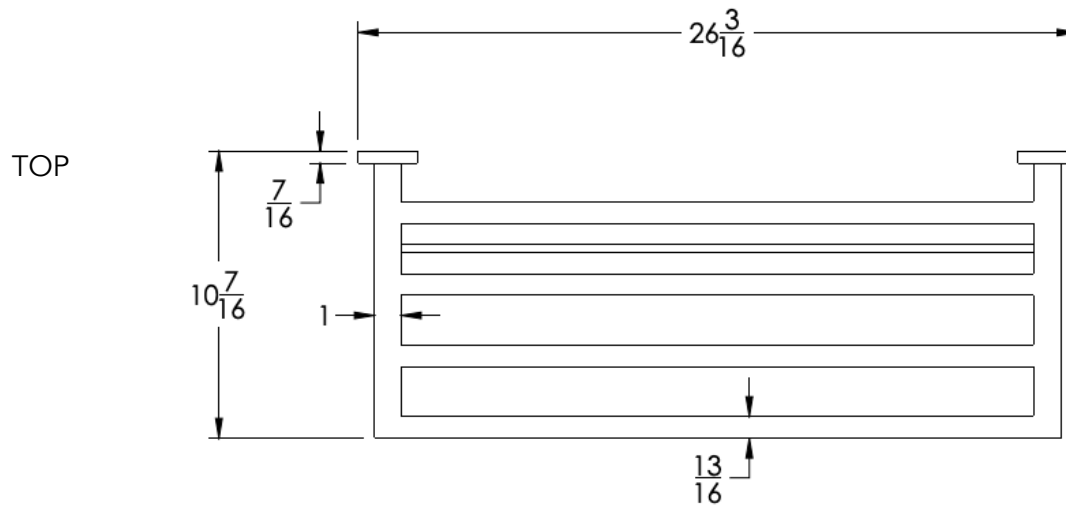

neelnox

LET
THERE
BE **DESIGN.**

FEATURES

- Premium 304 Grade Stainless Steel
- Solid Mount Construction
- Concealed Installation Hardware
- State of the art wall anchors included for installation on Dry wall or Tile

COLLECTION ARGYLE

TOWEL RACK WITH BAR

Model	Product	Finishes Available
ARG-TRKB24	Towel Rack With Bar	Multiple finishes available. Over 23 finishes to choose from.

FINISHES			
	Polished (-P)	Antique Copper (-ACOP)	Polished Gold (-PGLD)
	Brushed (-B)	Polished Brass (-PBRS)	Brushed Copper (-BCOP)
	Brushed Gold (-BGLD)	Matte White (-WHT)	Brushed Rose Gold (-BRGD)
	Matte Black (-BLK)	Brushed Modern Bronze (-BMBRZ)	Brushed Black (-BRBLK)
	Oil Rubbed Bronze (-ORB)	Glossy White (-GWHT)	Polished Black (-PBLK)
	Brushed Brass (-BBRS)	Polished Rose Gold (-PRGD)	Antique Nickel (-ANKL)
	Brushed Bronze (-BBRZ)	Unlacquered Brass (-UBRS)	Black Nickel (-NKBL)
	Antique Brass (-ABRS)	Polished Nickel (-PNKL)	

Dimensions in inches

NOTE: Dimensions subject to change without notice.