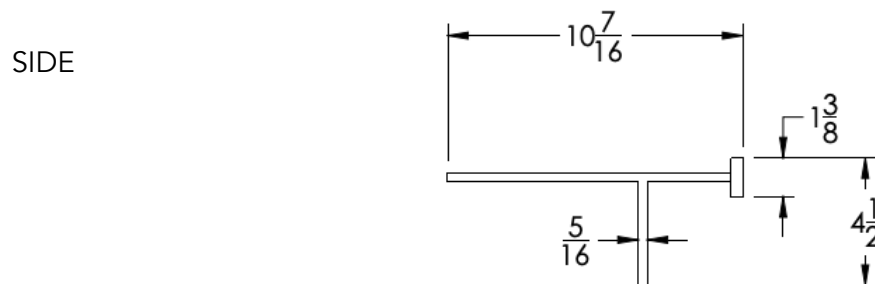

Dimensions in inches

NOTE: Dimensions subject to change without notice.