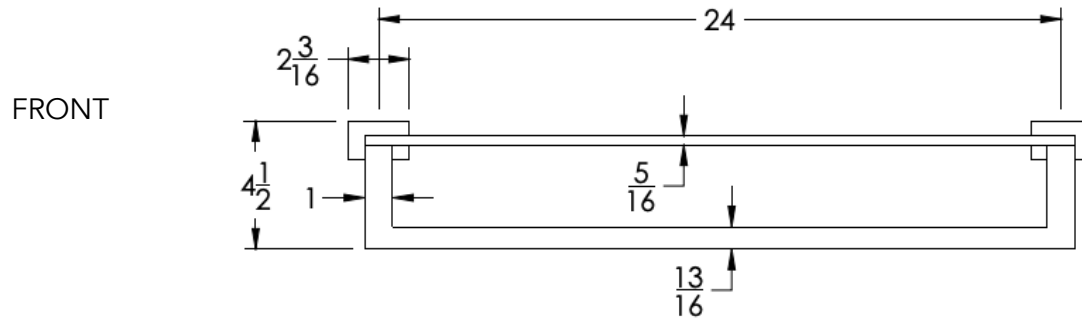

neelnox

LET
THERE
BE **DESIGN.**

FEATURES

- Premium 304 Grade Stainless Steel
- Solid Mount Construction
- Concealed Installation Hardware
- State of the art wall anchors included for installation on Dry wall or Tile

COLLECTION ARGYLE

TOWEL RACK WITH BAR

Model	Product	Finishes Available
ARG-TRKB24	Towel Rack With Bar	Multiple finishes available. Over 23 finishes to choose from.

FINISHES			
	Polished (-P)	Antique Copper (-ACOP)	Polished Gold (-PGLD)
	Brushed (-B)	Polished Brass (-PBRS)	Brushed Copper (-BCOP)
	Brushed Gold (-BGLD)	Matte White (-WHT)	Brushed Rose Gold (-BRGD)
	Matte Black (-BLK)	Brushed Modern Bronze (-BMBRZ)	Brushed Black (-BRBLK)
	Oil Rubbed Bronze (-ORB)	Glossy White (-GWHT)	Polished Black (-PBLK)
	Brushed Brass (-BBRS)	Polished Rose Gold (-PRGD)	Antique Nickel (-ANKL)
	Brushed Bronze (-BBRZ)	Unlacquered Brass (-UBRS)	Black Nickel (-NKBL)
	Antique Brass (-ABRS)	Polished Nickel (-PNKL)	

Dimensions in inches

NOTE: Dimensions subject to change without notice.