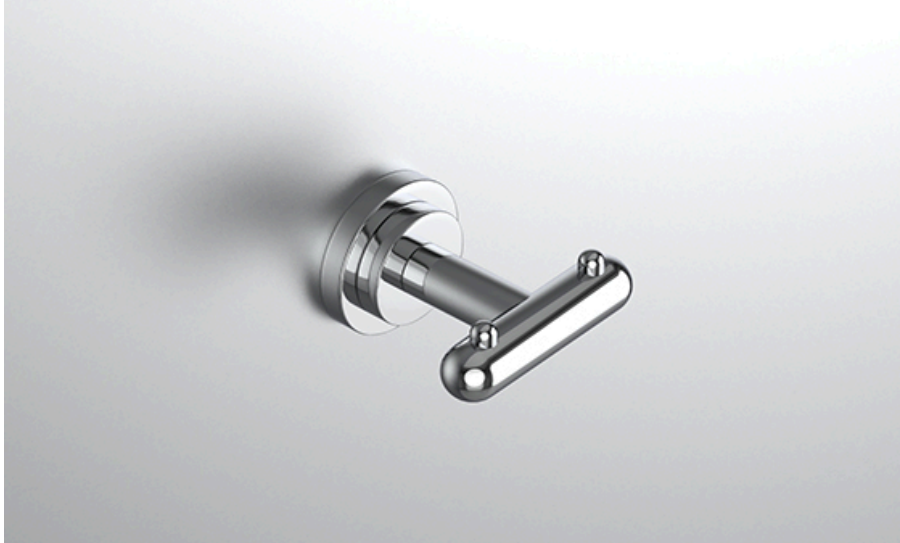

neelnox

LET
THERE
BE **DESIGN.**

FEATURES

- Premium 304 Grade Stainless Steel
- Solid Mount Construction
- Concealed Installation Hardware
- State of the art wall anchors included for installation on Dry wall or Tile

COLLECTION AIRE CLASSIC

ROBE HOOK

Model	Product	Finishes Available
AIC-RHD1	Robe Hook	Multiple finishes available. Over 23 finishes to choose from.

FINISHES			
	Polished (-P)	Antique Copper (-ACOP)	Polished Gold (-PGLD)
	Brushed (-B)	Polished Brass (-PBRS)	Brushed Copper (-BCOP)
	Brushed Gold (-BGLD)	Matte White (-WHT)	Brushed Rose Gold (-BRGD)
	Matte Black (-BLK)	Brushed Modern Bronze (-BMBRZ)	Brushed Black (-BRBLK)
	Oil Rubbed Bronze (-ORB)	Glossy White (-GWHT)	Polished Black (-PBLK)
	Brushed Brass (-BBRS)	Polished Rose Gold (-PRGD)	Antique Nickel (-ANKL)
	Brushed Bronze (-BBRZ)	Unlacquered Brass (-UBRS)	Black Nickel (-NKBL)
	Antique Brass (-ABRS)	Polished Nickel (-PNKL)	

Dimension in inches

FRONT

TOP

SIDE

NOTE: Dimensions subject to change without notice.