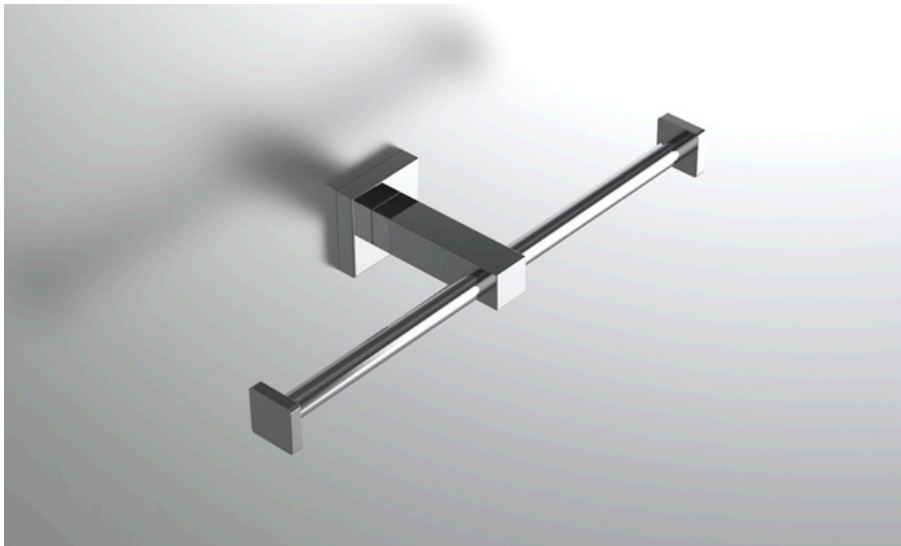

neelnox

LET
THERE
BE **DESIGN.**

FEATURES

- Premium 304 Grade Stainless Steel
- Solid Mount Construction
- Concealed Installation Hardware
- State of the art wall anchors included for installation on Dry wall or Tile

COLLECTION ARTE

TISSUE HOLDER

Model	Product	Finishes Available
ART-TPHD1	Tissue Holder	Multiple finishes available. Over 23 finishes to choose from.

FINISHES			
	Polished (-P)	Antique Copper (-ACOP)	Polished Gold (-PGLD)
	Brushed (-B)	Polished Brass (-PBRS)	Brushed Copper (-BCOP)
	Brushed Gold (-BGLD)	Matte White (-WHT)	Brushed Rose Gold (-BRGD)
	Matte Black (-BLK)	Brushed Modern Bronze (-BMBRZ)	Brushed Black (-BRBLK)
	Oil Rubbed Bronze (-ORB)	Glossy White (-GWHT)	Polished Black (-PBLK)
	Brushed Brass (-BBRS)	Polished Rose Gold (-PRGD)	Antique Nickel (-ANKL)
	Brushed Bronze (-BBRZ)	Unlacquered Brass (-UBRS)	Black Nickel (-NKBL)
	Antique Brass (-ABRS)	Polished Nickel (-PNKL)	

Dimensions in inches

FRONT

TOP

SIDE

NOTE: Dimensions subject to change without notice.