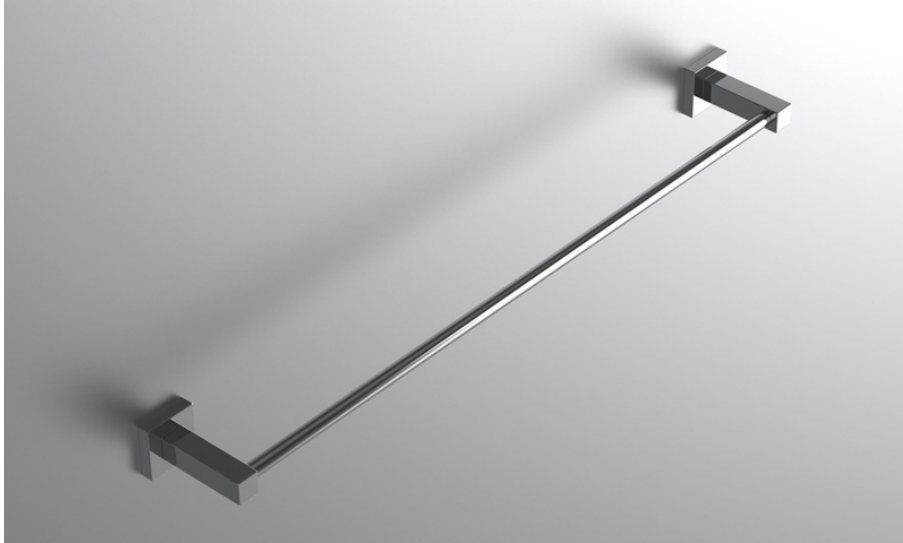

## FEATURES

- Premium 304 Grade Stainless Steel
- Solid Mount Construction
- Concealed Installation Hardware
- State of the art wall anchors included for installation on Dry wall or Tile