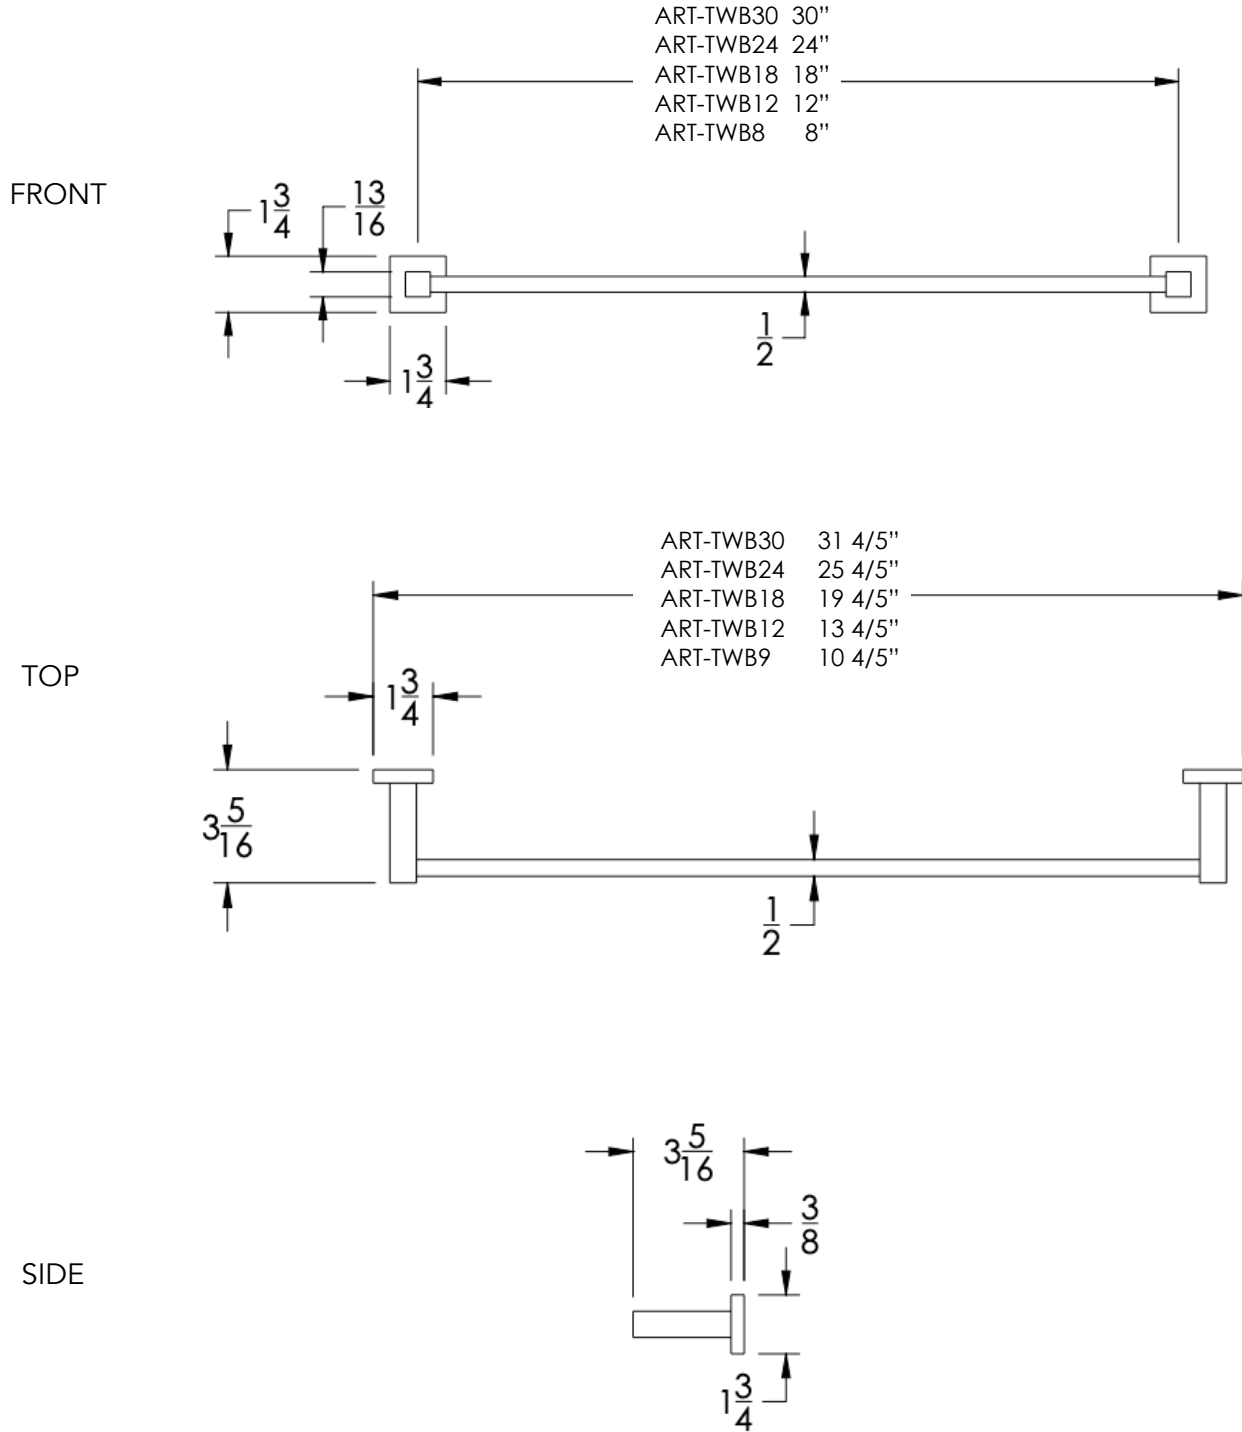

Dimensions in inches

NOTE: Dimensions subject to change without notice.