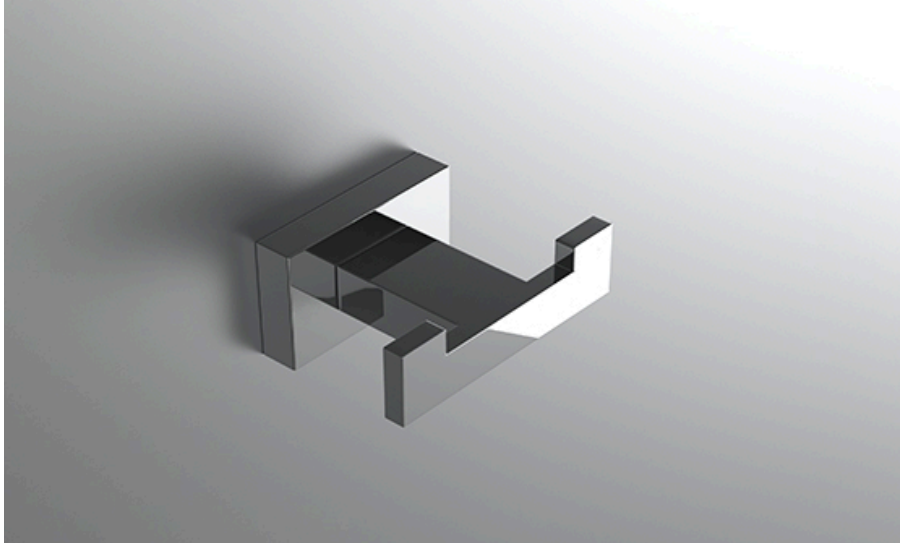

# neelnox

LET  
THERE  
BE **DESIGN.**

## FEATURES

- Premium 304 Grade Stainless Steel
- Solid Mount Construction
- Concealed Installation Hardware
- State of the art wall anchors included for installation on Dry wall or Tile