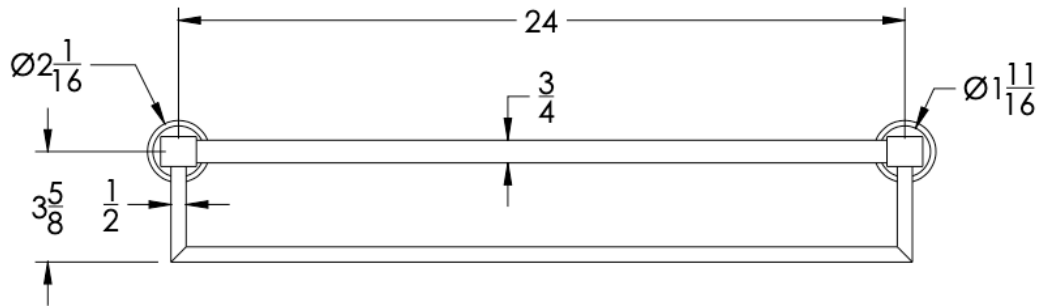

COLLECTION ELOQUENCE

TOWEL RACK WITH BAR

Model	Product	Finishes Available
ELO-TRKB24	Towel Rack With Bar	Multiple finishes available. Over 23 finishes to choose from.

FINISHES			
	Polished (-P)	Antique Copper (-ACOP)	Polished Gold (-PGLD)
	Brushed (-B)	Polished Brass (-PBRS)	Brushed Copper (-BCOP)
	Brushed Gold (-BGLD)	Matte White (-WHT)	Brushed Rose Gold (-BRGD)
	Matte Black (-BLK)	Brushed Modern Bronze (-BMBRZ)	Brushed Black (-BRBLK)
	Oil Rubbed Bronze (-ORB)	Glossy White (-GWHT)	Polished Black (-PBLK)
	Brushed Brass (-BBRS)	Polished Rose Gold (-PRGD)	Antique Nickel (-ANKL)
	Brushed Bronze (-BBRZ)	Unlacquered Brass (-UBRS)	Black Nickel (-NKBL)
	Antique Brass (-ABRS)	Polished Nickel (-PNKL)	

Dimensions in inches

FRONT

TOP

SIDE

NOTE: Dimensions subject to change without notice.