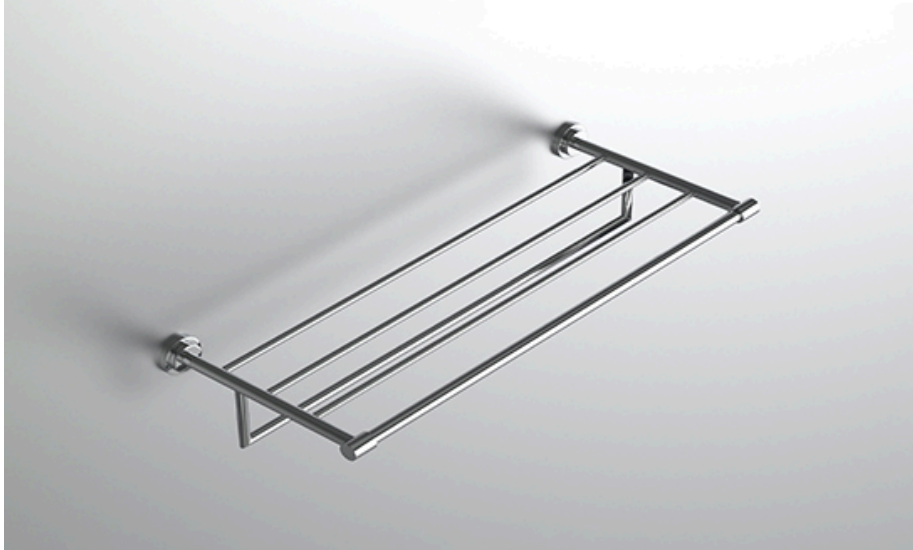

neelnox

LET
THERE
BE **DESIGN.**

FEATURES

- Premium 304 Grade Stainless Steel
- Solid Mount Construction
- Concealed Installation Hardware
- State of the art wall anchors included for installation on Dry wall or Tile

COLLECTION ELOQUENCE

TOWEL RACK WITH BAR

Model	Product	Finishes Available
ELO-TRKB24	Towel Rack With Bar	Multiple finishes available. Over 23 finishes to choose from.

FINISHES			
	Polished (-P)	Antique Copper (-ACOP)	Polished Gold (-PGLD)
	Brushed (-B)	Polished Brass (-PBRS)	Brushed Copper (-BCOP)
	Brushed Gold (-BGLD)	Matte White (-WHT)	Brushed Rose Gold (-BRGD)
	Matte Black (-BLK)	Brushed Modern Bronze (-BMBRZ)	Brushed Black (-BRBLK)
	Oil Rubbed Bronze (-ORB)	Glossy White (-GWHT)	Polished Black (-PBLK)
	Brushed Brass (-BBRS)	Polished Rose Gold (-PRGD)	Antique Nickel (-ANKL)
	Brushed Bronze (-BBRZ)	Unlacquered Brass (-UBRS)	Black Nickel (-NKBL)
	Antique Brass (-ABRS)	Polished Nickel (-PNKL)	

Dimensions in inches

FRONT

TOP

SIDE

NOTE: Dimensions subject to change without notice.