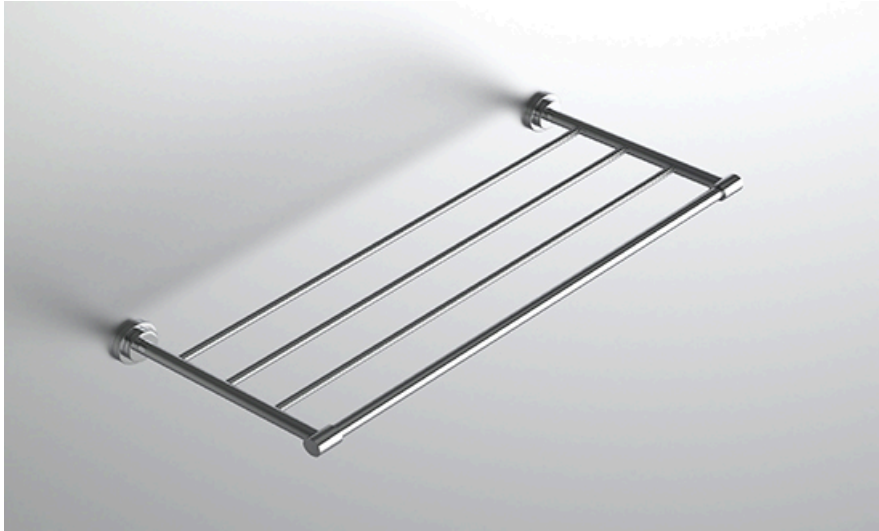

### FEATURES

- Premium 304 Grade Stainless Steel
- Solid Mount Construction
- Concealed Installation Hardware
- State of the art wall anchors included for installation on Dry wall or Tile

### TOWEL RACK

Model	Product	Finishes Available
ELC-TRK24	Towel Rack	Multiple finishes available. Over 23 finishes to choose from.

FINISHES			
	Polished (-P)	Antique Copper (-ACOP)	Polished Gold (-PGLD)
	Brushed (-B)	Polished Brass (-PBRS)	Brushed Copper (-BCOP)
	Brushed Gold (-BGLD)	Matte White (-WHT)	Brushed Rose Gold (-BRGD)
	Matte Black (-BLK)	Brushed Modern Bronze (-BMBRZ)	Brushed Black (-BRBLK)
	Oil Rubbed Bronze (-ORB)	Glossy White (-GWHT)	Polished Black (-PBLK)
	Brushed Brass (-BBRS)	Polished Rose Gold (-PRGD)	Antique Nickel (-ANKL)
	Brushed Bronze (-BBRZ)	Unlacquered Brass (-UBRS)	Black Nickel (-NKBL)
	Antique Brass (-ABRS)	Polished Nickel (-PNKL)	