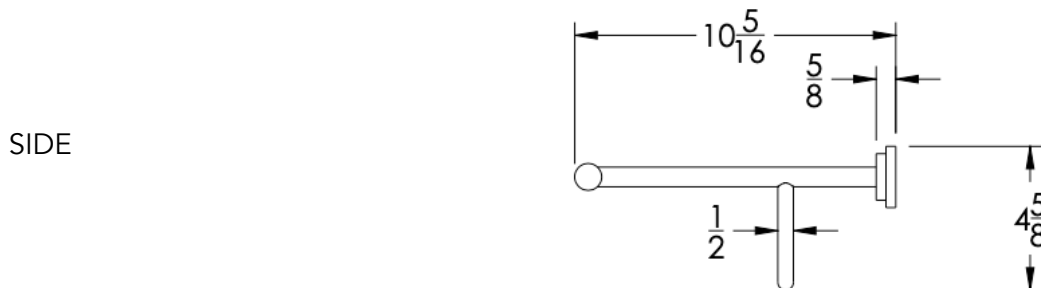

Dimensions in inches

NOTE: Dimensions subject to change without notice.