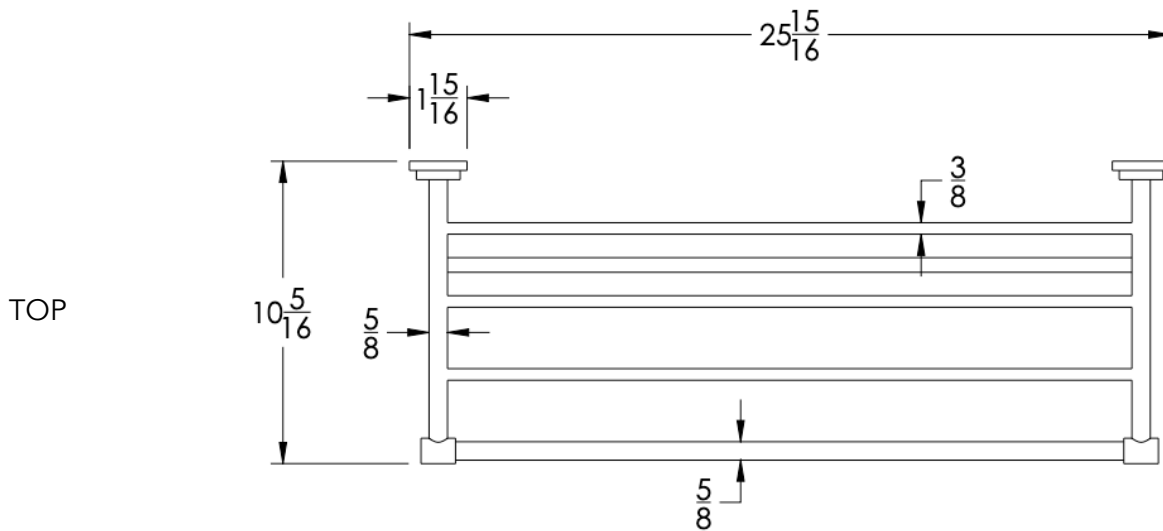

neelnox

LET
THERE
BE **DESIGN.**

FEATURES

- Premium 304 Grade Stainless Steel
- Solid Mount Construction
- Concealed Installation Hardware
- State of the art wall anchors included for installation on Dry wall or Tile

COLLECTION ELOQUENCE CLASSIC

TOWEL RACK WITH BAR

Model	Product	Finishes Available
ELC-TRKB24	Towel Rack With Bar	Multiple finishes available. Over 23 finishes to choose from.

FINISHES			
	Polished (-P)	Antique Copper (-ACOP)	Polished Gold (-PGLD)
	Brushed (-B)	Polished Brass (-PBRS)	Brushed Copper (-BCOP)
	Brushed Gold (-BGLD)	Matte White (-WHT)	Brushed Rose Gold (-BRGD)
	Matte Black (-BLK)	Brushed Modern Bronze (-BMBRZ)	Brushed Black (-BRBLK)
	Oil Rubbed Bronze (-ORB)	Glossy White (-GWHT)	Polished Black (-PBLK)
	Brushed Brass (-BBRS)	Polished Rose Gold (-PRGD)	Antique Nickel (-ANKL)
	Brushed Bronze (-BBRZ)	Unlacquered Brass (-UBRS)	Black Nickel (-NKBL)
	Antique Brass (-ABRS)	Polished Nickel (-PNKL)	

Dimensions in inches

NOTE: Dimensions subject to change without notice.