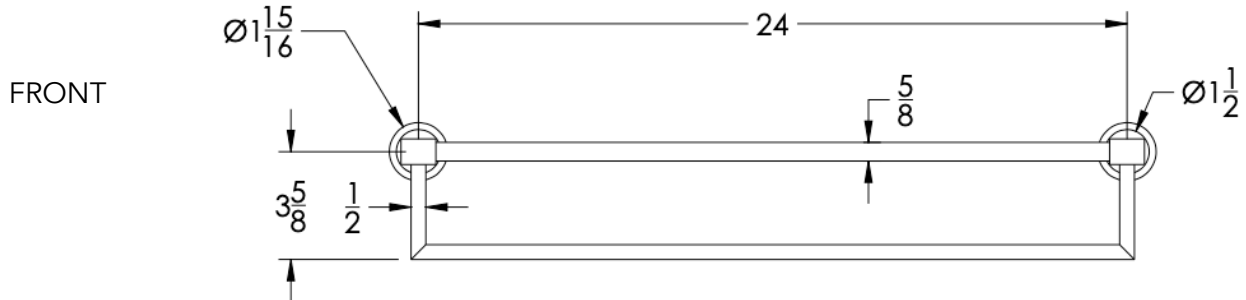

neelnox

LET
THERE
BE **DESIGN.**

FEATURES

- Premium 304 Grade Stainless Steel
- Solid Mount Construction
- Concealed Installation Hardware
- State of the art wall anchors included for installation on Dry wall or Tile

COLLECTION ELOQUENCE CLASSIC

TOWEL RACK WITH BAR

Model	Product	Finishes Available
ELC-TRKB24	Towel Rack With Bar	Multiple finishes available. Over 23 finishes to choose from.

FINISHES			
	Polished (-P)	Antique Copper (-ACOP)	Polished Gold (-PGLD)
	Brushed (-B)	Polished Brass (-PBRS)	Brushed Copper (-BCOP)
	Brushed Gold (-BGLD)	Matte White (-WHT)	Brushed Rose Gold (-BRGD)
	Matte Black (-BLK)	Brushed Modern Bronze (-BMBRZ)	Brushed Black (-BRBLK)
	Oil Rubbed Bronze (-ORB)	Glossy White (-GWHT)	Polished Black (-PBLK)
	Brushed Brass (-BBRS)	Polished Rose Gold (-PRGD)	Antique Nickel (-ANKL)
	Brushed Bronze (-BBRZ)	Unlacquered Brass (-UBRS)	Black Nickel (-NKBL)
	Antique Brass (-ABRS)	Polished Nickel (-PNKL)	

Dimensions in inches

NOTE: Dimensions subject to change without notice.