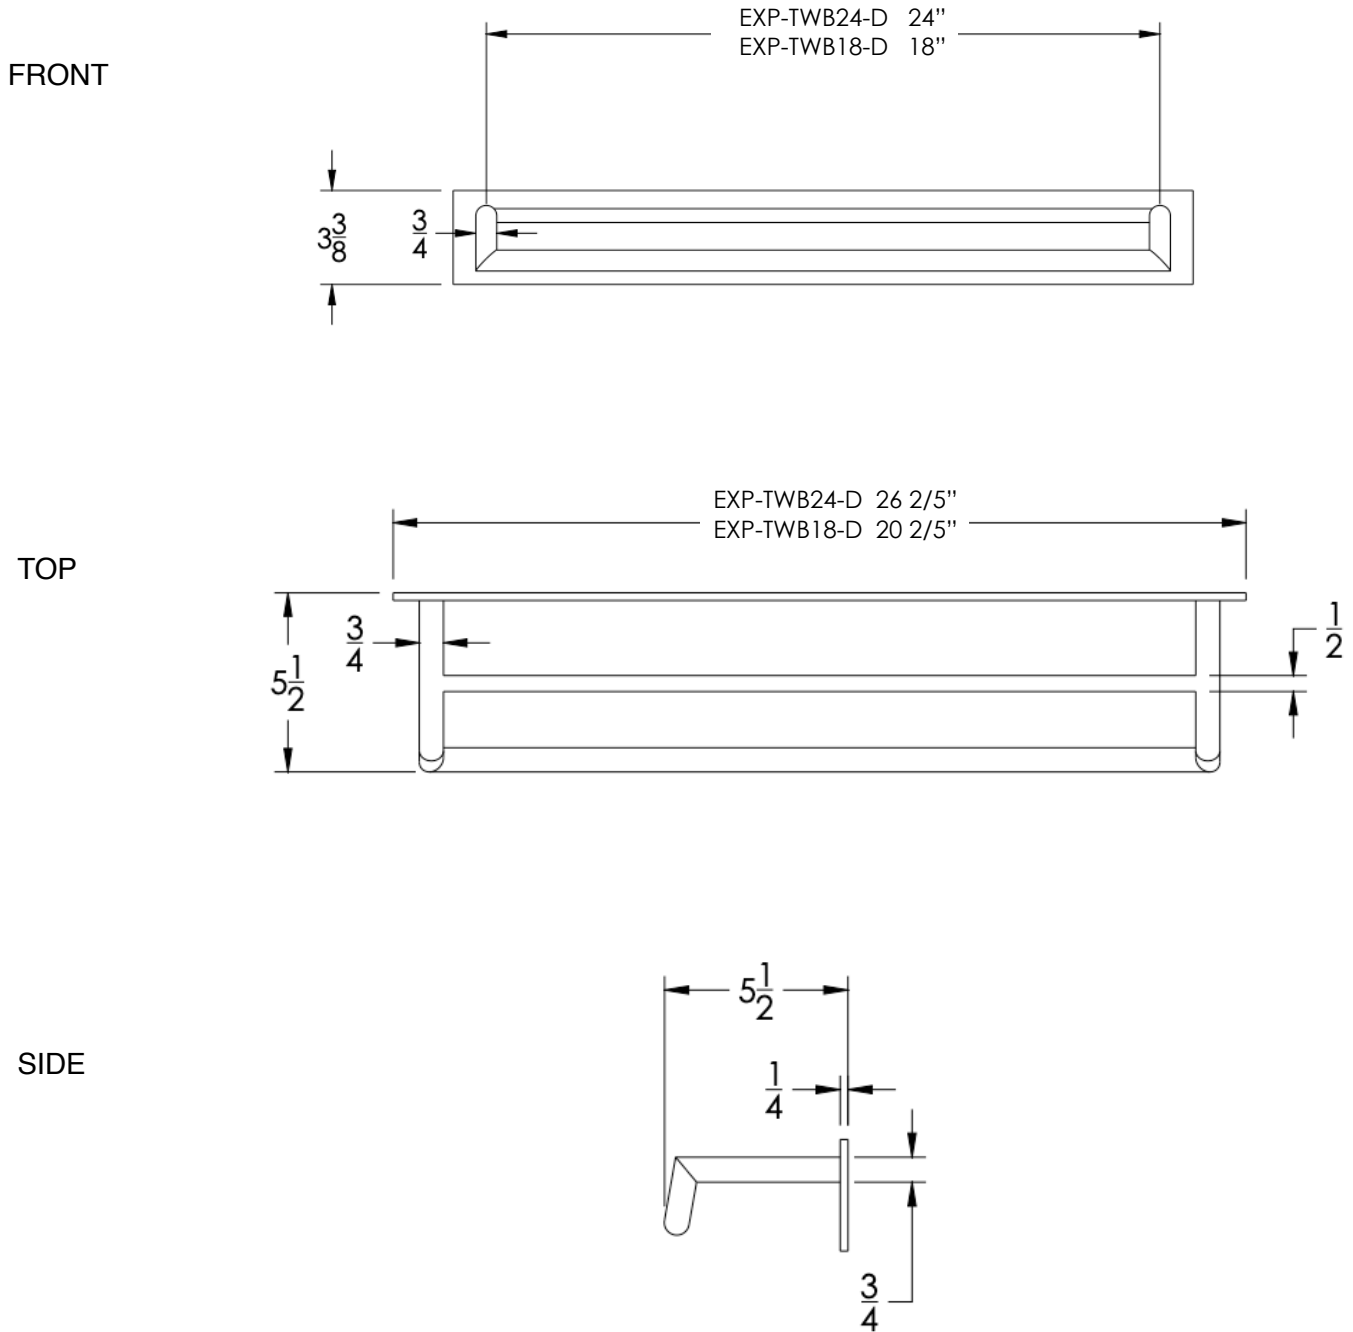

neelnox

LET
THERE
BE **DESIGN.**

FEATURES

- Premium 304 Grade Stainless Steel
- Solid Mount Construction
- Concealed Installation Hardware
- State of the art wall anchors included for installation on Dry wall or Tile

COLLECTION EXPONENT

TOWEL BAR

Model	Product	Finishes Available
EXP-TWB24-D	24" Towel Bar	Multiple finishes available. Over 23 finishes to choose from.
EXP-TWB18-D	18" Towel Bar	

FINISHES			
Polished (-P)	Antique Copper (-ACOP)	Polished Gold (-PGLD)	
Brushed (-B)	Polished Brass (-PBRS)	Brushed Copper (-BCOP)	
Brushed Gold (-BGLD)	Matte White (-WHT)	Brushed Rose Gold (-BRGD)	
Matte Black (-BLK)	Brushed Modern Bronze (-BMBRZ)	Brushed Black (-BRBLK)	
Oil Rubbed Bronze (-ORB)	Glossy White (-GWHT)	Polished Black (-PBLK)	
Brushed Brass (-BBRS)	Polished Rose Gold (-PRGD)	Antique Nickel (-ANKL)	
Brushed Bronze (-BBRZ)	Unlacquered Brass (-UBRS)	Black Nickel (-NKBL)	
Antique Brass (-ABRS)	Polished Nickel (-PNKL)		

Dimensions in inches

NOTE: Dimensions subject to change without notice.