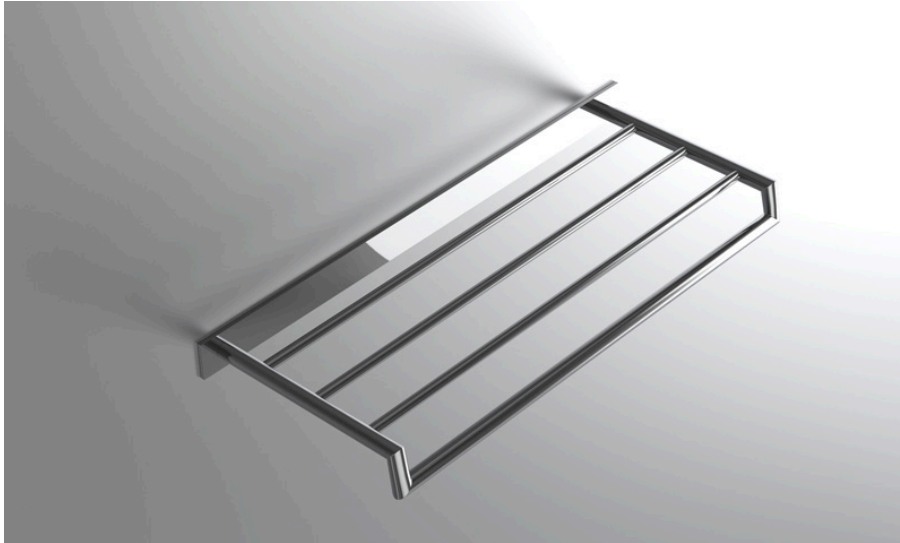

neelnox

LET
THERE
BE **DESIGN.**

FEATURES

- Premium 304 Grade Stainless Steel
- Solid Mount Construction
- Concealed Installation Hardware
- State of the art wall anchors included for installation on Dry wall or Tile

COLLECTION EXPONENT

TOWEL RACK WITH BAR

Model	Product	Finishes Available
EXP-TRKB24	Towel Rack With Bar	Multiple finishes available. Over 23 finishes to choose from.

FINISHES			
	Polished (-P)	Antique Copper (-ACOP)	Polished Gold (-PGLD)
	Brushed (-B)	Polished Brass (-PBRS)	Brushed Copper (-BCOP)
	Brushed Gold (-BGLD)	Matte White (-WHT)	Brushed Rose Gold (-BRGD)
	Matte Black (-BLK)	Brushed Modern Bronze (-BMBRZ)	Brushed Black (-BRBLK)
	Oil Rubbed Bronze (-ORB)	Glossy White (-GWHT)	Polished Black (-PBLK)
	Brushed Brass (-BBRS)	Polished Rose Gold (-PRGD)	Antique Nickel (-ANKL)
	Brushed Bronze (-BBRZ)	Unlacquered Brass (-UBRS)	Black Nickel (-NKBL)
	Antique Brass (-ABRS)	Polished Nickel (-PNKL)	