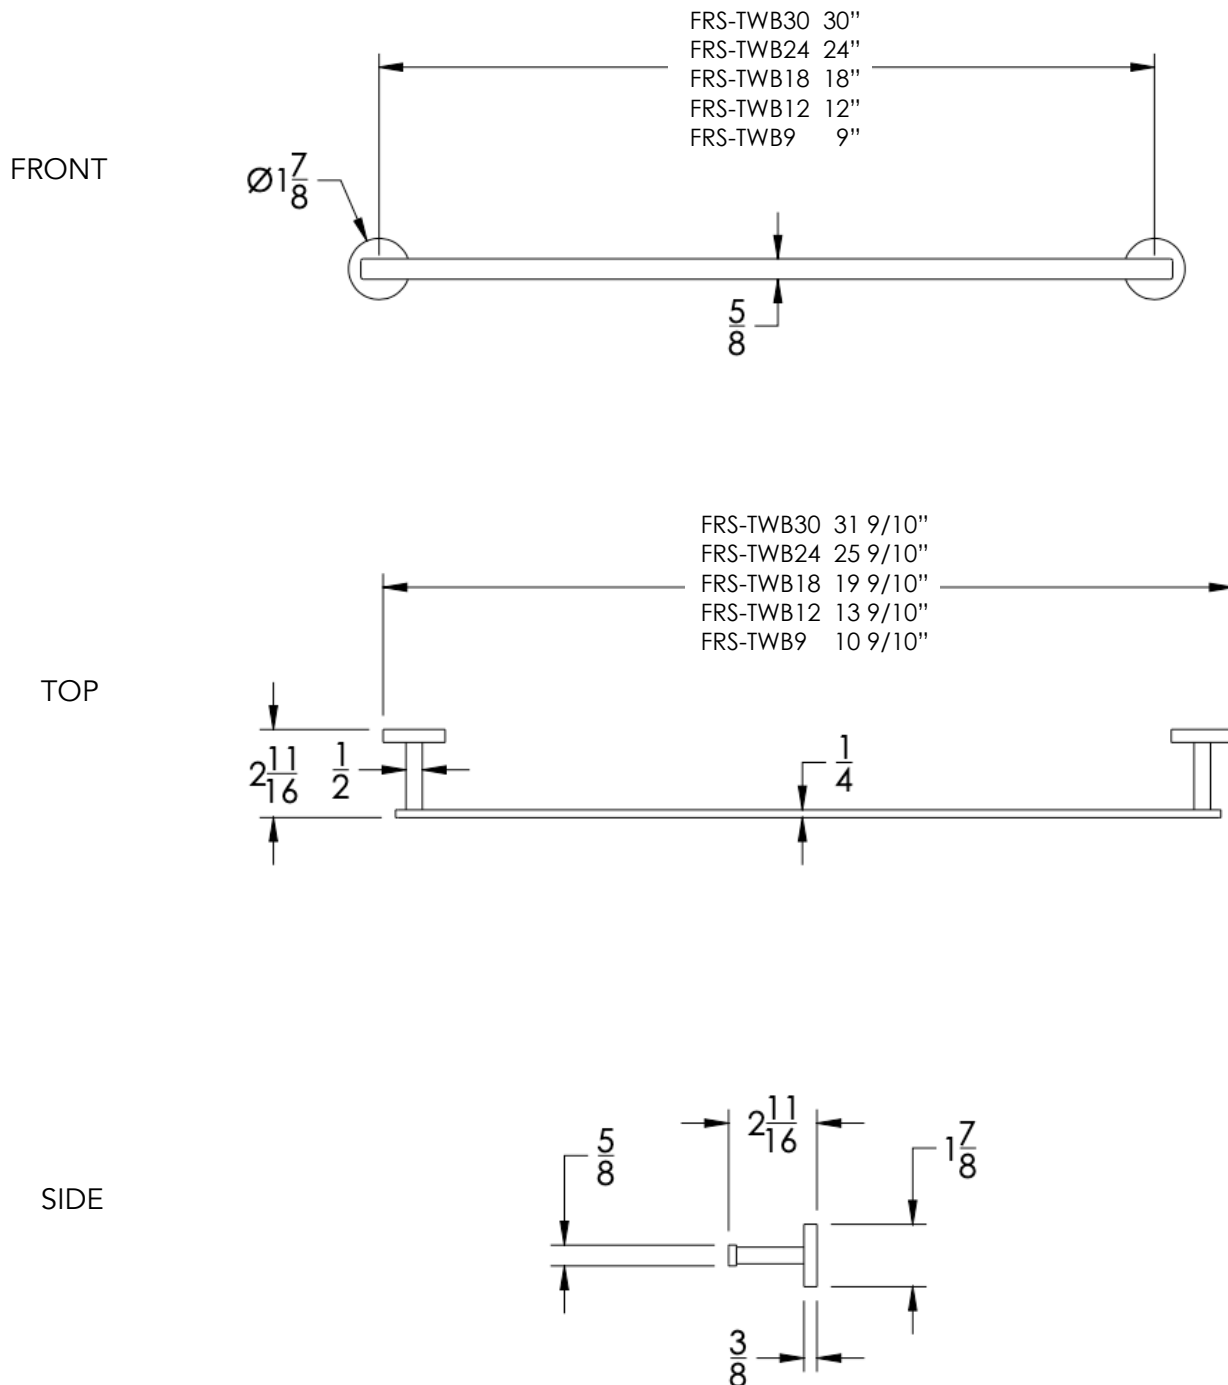

neelnox

LET
THERE
BE **DESIGN.**

FEATURES

- Premium 304 Grade Stainless Steel
- Solid Mount Construction
- Concealed Installation Hardware
- State of the art wall anchors included for installation on Dry wall or Tile

COLLECTION FOREST

TOWEL BAR

Model	Product	Finishes Available
FRS-TWB9	9" Towel Bar	Multiple finishes available. Over 23 finishes to choose from.
FRS-TWB12	12" Towel Bar	
FRS-TWB18	18" Towel Bar	
FRS-TWB24	24" Towel Bar	
FRS-TWB30	30" Towel Bar	

Dimension in inches

NOTE: Dimensions subject to change without notice.