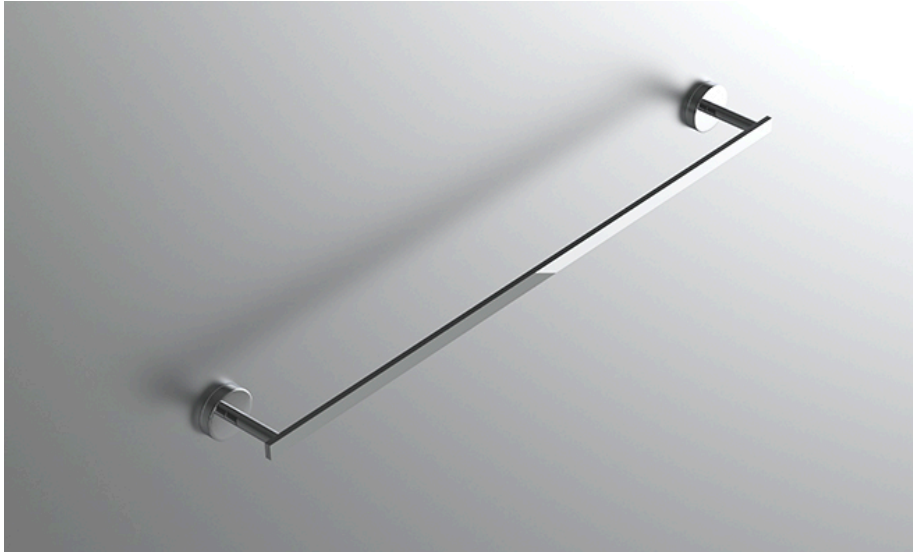

neelnox

LET
THERE
BE **DESIGN.**

FEATURES

- Premium 304 Grade Stainless Steel
- Solid Mount Construction
- Concealed Installation Hardware
- State of the art wall anchors included for installation on Dry wall or Tile

COLLECTION FOREST

TOWEL BAR

Model	Product	Finishes Available
FRS-TWB9	9" Towel Bar	Multiple finishes available. Over 23 finishes to choose from.
FRS-TWB12	12" Towel Bar	
FRS-TWB18	18" Towel Bar	
FRS-TWB24	24" Towel Bar	
FRS-TWB30	30" Towel Bar	