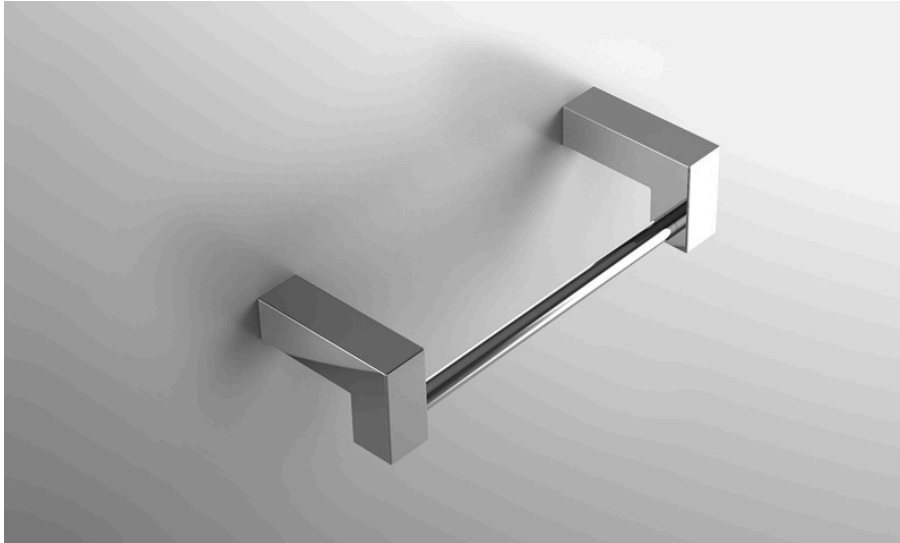

neelnox

LET
THERE
BE **DESIGN.**

FEATURES

- Premium 304 Grade Stainless Steel
- Solid Mount Construction
- Concealed Installation Hardware
- State of the art wall anchors included for installation on Dry wall or Tile

COLLECTION GLACIER

TOWEL RING

Model	Product	Finishes Available
GLA-TWR1	Towel Ring	Multiple finishes available. Over 23 finishes to choose from.

FINISHES			
	Polished (-P)	Antique Copper (-ACOP)	Polished Gold (-PGLD)
	Brushed (-B)	Polished Brass (-PBRS)	Brushed Copper (-BCOP)
	Brushed Gold (-BGLD)	Matte White (-WHT)	Brushed Rose Gold (-BRGD)
	Matte Black (-BLK)	Brushed Modern Bronze (-BMBRZ)	Brushed Black (-BRBLK)
	Oil Rubbed Bronze (-ORB)	Glossy White (-GWHT)	Polished Black (-PBLK)
	Brushed Brass (-BBRS)	Polished Rose Gold (-PRGD)	Antique Nickel (-ANKL)
	Brushed Bronze (-BBRZ)	Unlacquered Brass (-UBRS)	Black Nickel (-NKBL)
	Antique Brass (-ABRS)	Polished Nickel (-PNKL)	

Dimensions in inches

FRONT

TOP

SIDE

NOTE: Dimensions subject to change without notice.