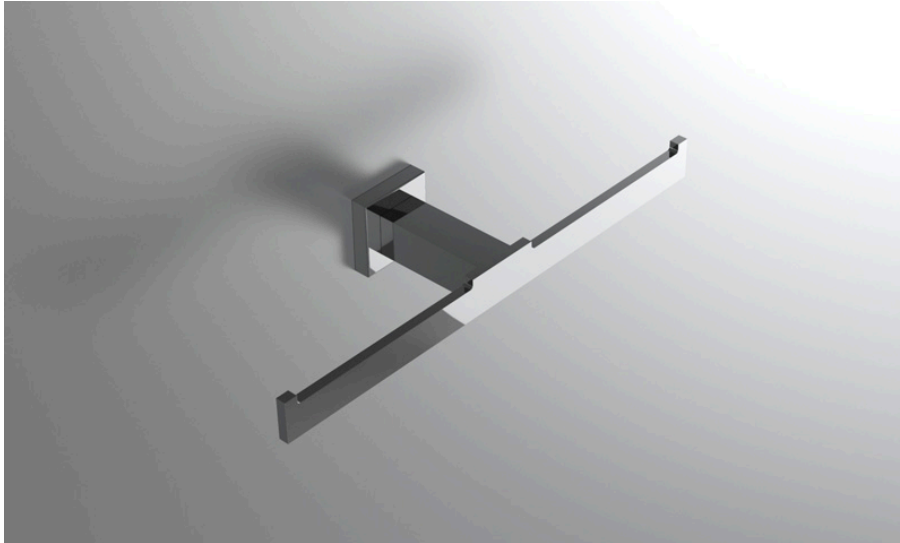

neelnox

LET
THERE
BE **DESIGN.**

FEATURES

- Premium 304 Grade Stainless Steel
- Solid Mount Construction
- Concealed Installation Hardware
- State of the art wall anchors included for installation on Dry wall or Tile