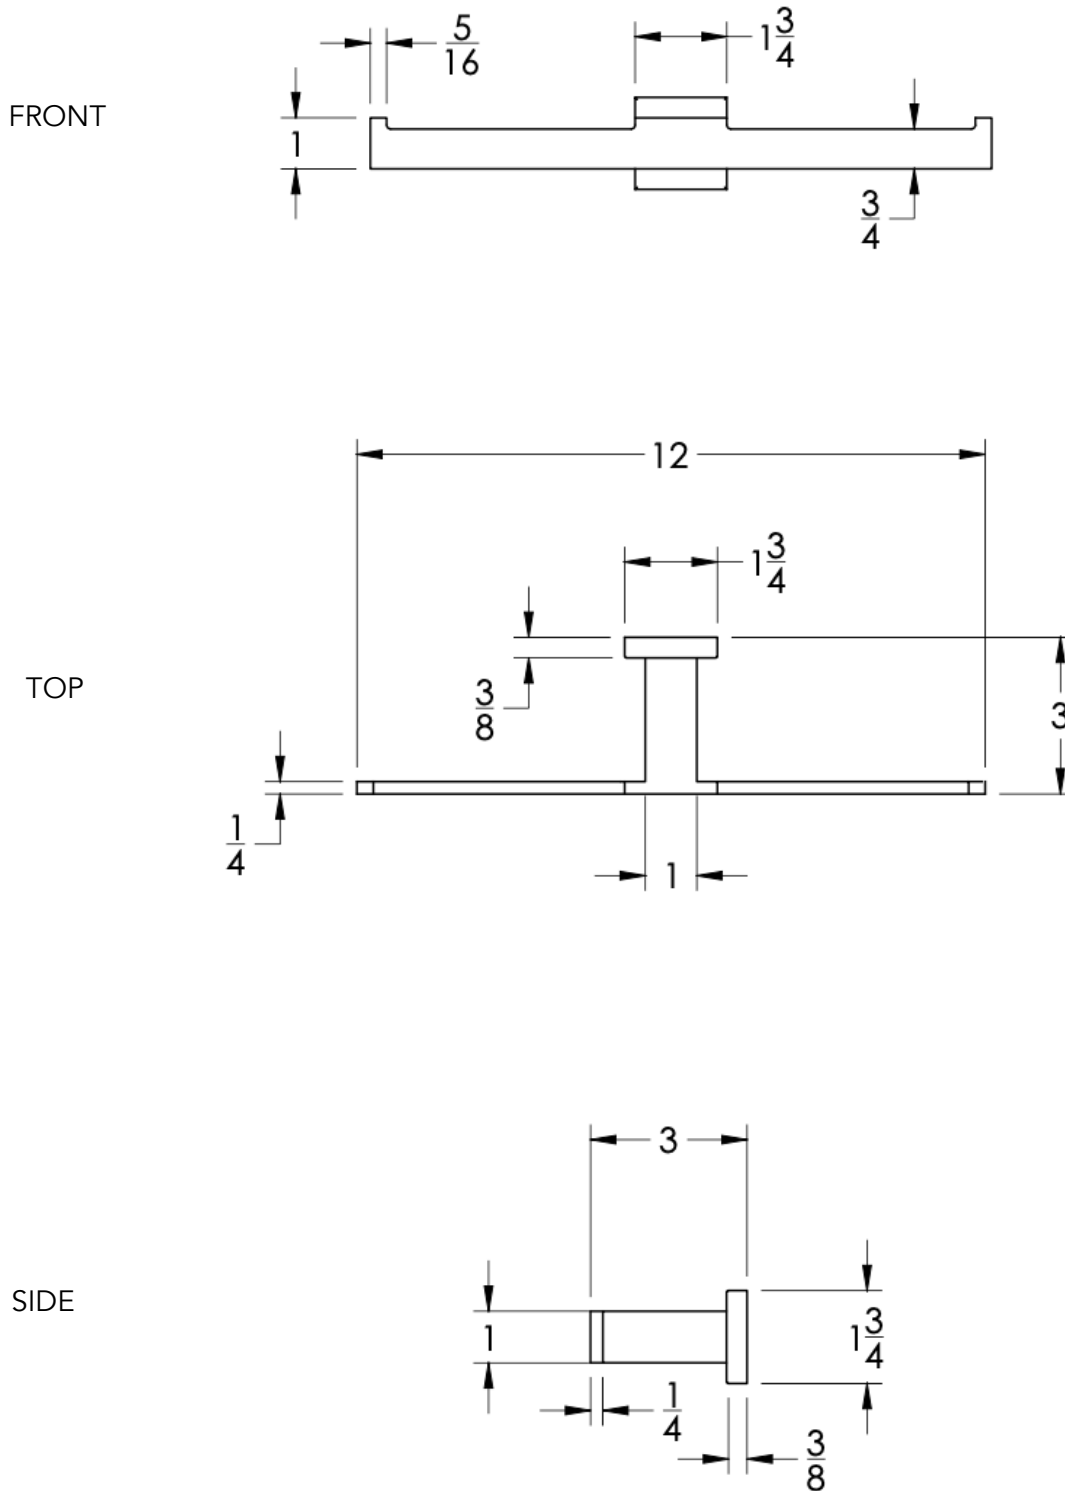

neelnox

LET
THERE
BE **DESIGN.**

FEATURES

- Premium 304 Grade Stainless Steel
- Solid Mount Construction
- Concealed Installation Hardware
- State of the art wall anchors included for installation on Dry wall or Tile

COLLECTION GRANDE

TISSUE HOLDER

Model	Product	Finishes Available
GRN-TPHD1	Tissue Holder	Multiple finishes available. Over 23 finishes to choose from.

FINISHES			
	Polished (-P)	Antique Copper (-ACOP)	Polished Gold (-PGLD)
	Brushed (-B)	Polished Brass (-PBRS)	Brushed Copper (-BCOP)
	Brushed Gold (-BGLD)	Matte White (-WHT)	Brushed Rose Gold (-BRGD)
	Matte Black (-BLK)	Brushed Modern Bronze (-BMBRZ)	Brushed Black (-BRBLK)
	Oil Rubbed Bronze (-ORB)	Glossy White (-GWHT)	Polished Black (-PBLK)
	Brushed Brass (-BBRS)	Polished Rose Gold (-PRGD)	Antique Nickel (-ANKL)
	Brushed Bronze (-BBRZ)	Unlacquered Brass (-UBRS)	Black Nickel (-NKBL)
	Antique Brass (-ABRS)	Polished Nickel (-PNKL)	

Dimensions in inches

NOTE: Dimensions subject to change without notice.