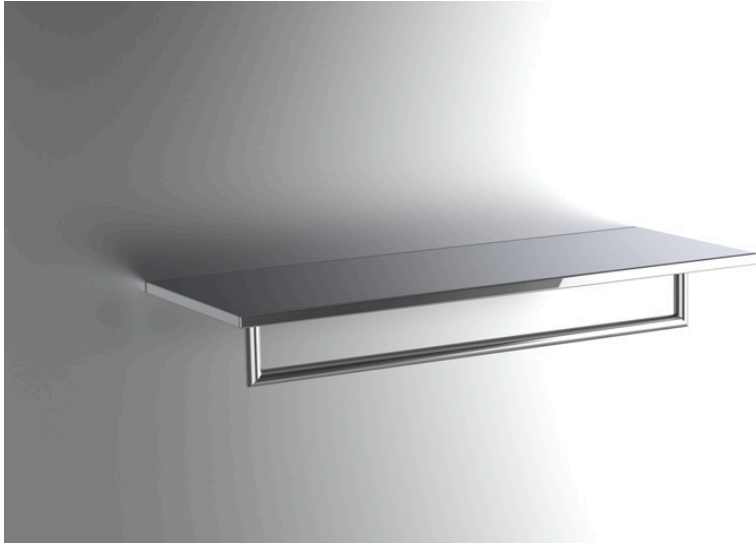

neelnox

LET
THERE
BE **DESIGN.**

FEATURES

- Premium 304 Grade Stainless Steel
- Solid Mount Construction
- Concealed Installation Hardware
- State of the art wall anchors included for installation on Dry wall or Tile

COLLECTION INSPIRE

TOWEL RACK WITH BAR

Model	Product	Finishes Available
INS-TRKBSH24	Towel Rack With Bar	Multiple finishes available. Over 23 finishes to choose from.

FINISHES			
Polished (-P)	Antique Copper (-ACOP)	Polished Gold (-PGLD)	
Brushed (-B)	Polished Brass (-PBRS)	Brushed Copper (-BCOP)	
Brushed Gold (-BGLD)	Matte White (-WHT)	Brushed Rose Gold (-BRGD)	
Matte Black (-BLK)	Brushed Modern Bronze (-BMBRZ)	Brushed Black (-BRBLK)	
Oil Rubbed Bronze (-ORB)	Glossy White (-GWHT)	Polished Black (-PBLK)	
Brushed Brass (-BBRS)	Polished Rose Gold (-PRGD)	Antique Nickel (-ANKL)	
Brushed Bronze (-BBRZ)	Unlacquered Brass (-UBRS)	Black Nickel (-NKBL)	
Antique Brass (-ABRS)	Polished Nickel (-PNKL)		