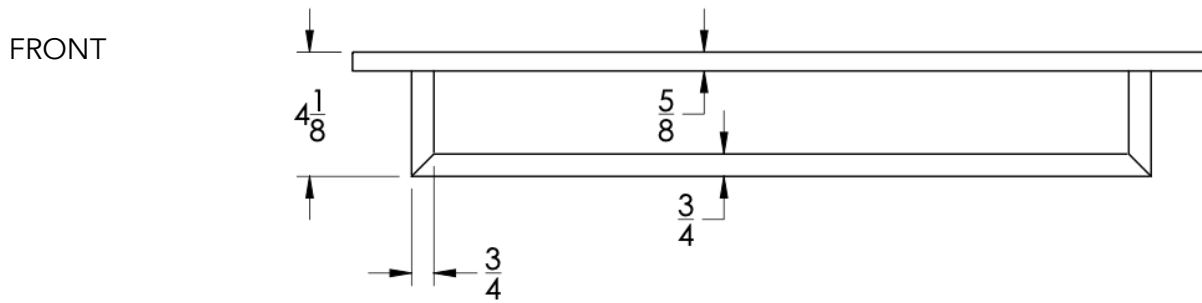

neelnox

LET
THERE
BE **DESIGN.**

FEATURES

- Premium 304 Grade Stainless Steel
- Solid Mount Construction
- Concealed Installation Hardware
- State of the art wall anchors included for installation on Dry wall or Tile

COLLECTION INSPIRE

TOWEL RACK WITH BAR

Model	Product	Finishes Available
INS-TRKBSH24	Towel Rack With Bar	Multiple finishes available. Over 23 finishes to choose from.

FINISHES			
Polished (-P)	Antique Copper (-ACOP)	Polished Gold (-PGLD)	
Brushed (-B)	Polished Brass (-PBRS)	Brushed Copper (-BCOP)	
Brushed Gold (-BGLD)	Matte White (-WHT)	Brushed Rose Gold (-BRGD)	
Matte Black (-BLK)	Brushed Modern Bronze (-BMBRZ)	Brushed Black (-BRBLK)	
Oil Rubbed Bronze (-ORB)	Glossy White (-GWHT)	Polished Black (-PBLK)	
Brushed Brass (-BBRS)	Polished Rose Gold (-PRGD)	Antique Nickel (-ANKL)	
Brushed Bronze (-BBRZ)	Unlacquered Brass (-UBRS)	Black Nickel (-NKBL)	
Antique Brass (-ABRS)	Polished Nickel (-PNKL)		

Dimensions in inches

NOTE: Dimensions subject to change without notice.