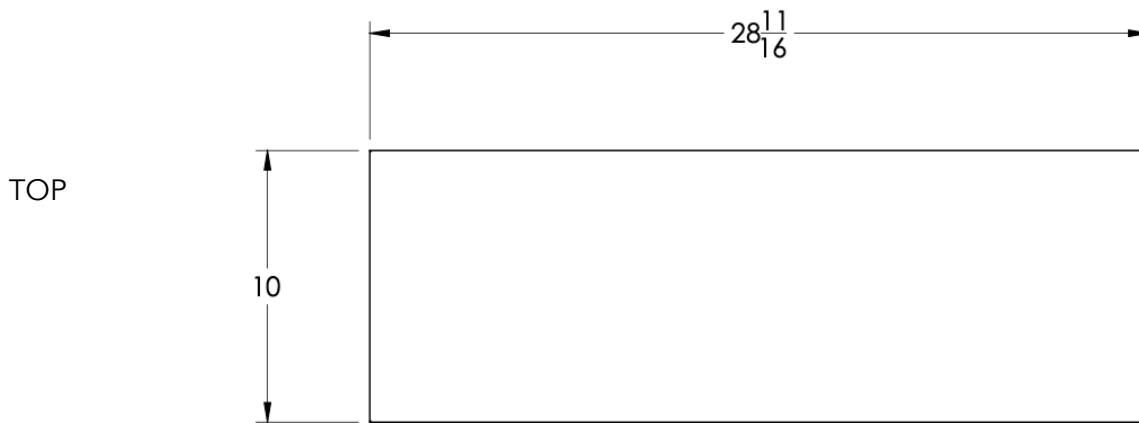

neelnox

LET
THERE
BE **DESIGN.**

FEATURES

- Premium 304 Grade Stainless Steel
- Solid Mount Construction
- Concealed Installation Hardware
- State of the art wall anchors included for installation on Dry wall or Tile

COLLECTION INSPIRE

TOWEL RACK WITH BAR

Model	Product	Finishes Available
INS-TRKBSH24	Towel Rack With Bar	Multiple finishes available. Over 23 finishes to choose from.

FINISHES			
Polished (-P)	Antique Copper (-ACOP)	Polished Gold (-PGLD)	
Brushed (-B)	Polished Brass (-PBRS)	Brushed Copper (-BCOP)	
Brushed Gold (-BGLD)	Matte White (-WHT)	Brushed Rose Gold (-BRGD)	
Matte Black (-BLK)	Brushed Modern Bronze (-BMBRZ)	Brushed Black (-BRBLK)	
Oil Rubbed Bronze (-ORB)	Glossy White (-GWHT)	Polished Black (-PBLK)	
Brushed Brass (-BBRS)	Polished Rose Gold (-PRGD)	Antique Nickel (-ANKL)	
Brushed Bronze (-BBRZ)	Unlacquered Brass (-UBRS)	Black Nickel (-NKBL)	
Antique Brass (-ABRS)	Polished Nickel (-PNKL)		

Dimensions in inches

NOTE: Dimensions subject to change without notice.