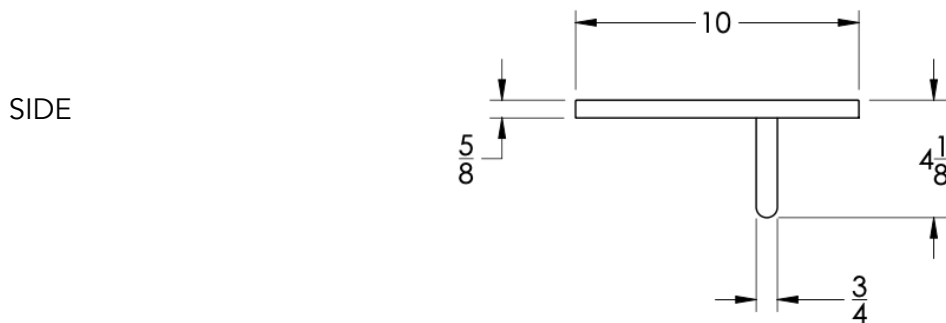

Dimensions in inches

NOTE: Dimensions subject to change without notice.