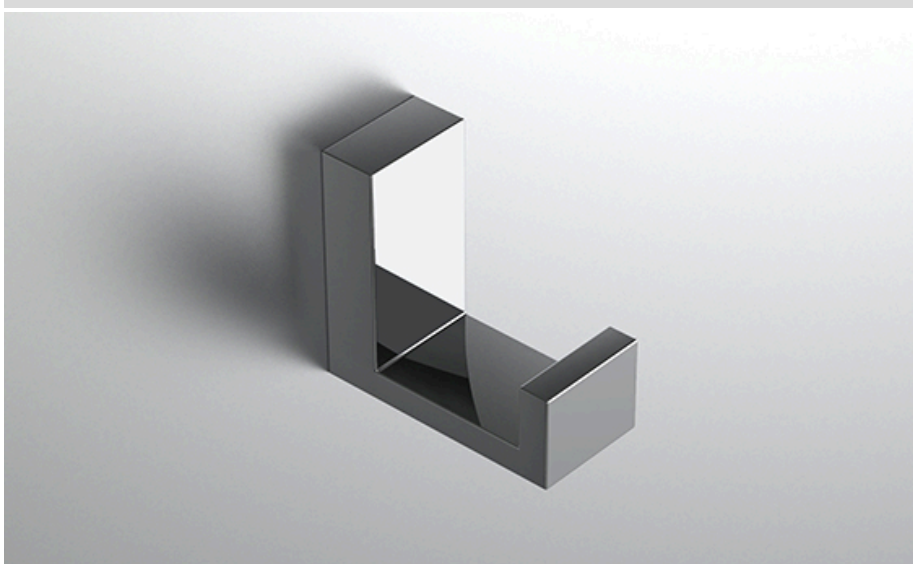

neelnox

LET
THERE
BE **DESIGN.**

FEATURES

- Premium 304 Grade Stainless Steel
- Solid Mount Construction
- Concealed Installation Hardware
- State of the art wall anchors included for installation on Dry wall or Tile