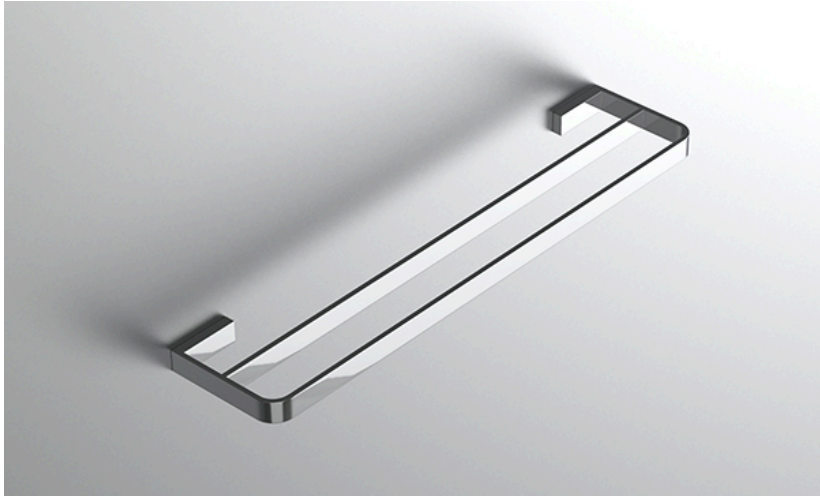

## FEATURES

- Premium 304 Grade Stainless Steel
- Solid Mount Construction
- Concealed Installation Hardware
- State of the art wall anchors included for installation on Dry wall or Tile

### TOWEL BAR

Model	Product	Finishes Available
PSL-TWB24-D	Towel Bar	Multiple finishes available. Over 23 finishes to choose from.

FINISHES			
	Polished (-P)	Antique Copper (-ACOP)	Polished Gold (-PGLD)
	Brushed (-B)	Polished Brass (-PBRS)	Brushed Copper (-BCOP)
	Brushed Gold (-BGLD)	Matte White (-WHT)	Brushed Rose Gold (-BRGD)
	Matte Black (-BLK)	Brushed Modern Bronze (-BMBRZ)	Brushed Black (-BRBLK)
	Oil Rubbed Bronze (-ORB)	Glossy White (-GWHT)	Polished Black (-PBLK)
	Brushed Brass (-BBRS)	Polished Rose Gold (-PRGD)	Antique Nickel (-ANKL)
	Brushed Bronze (-BBRZ)	Unlacquered Brass (-UBRS)	Black Nickel (-NKBL)
	Antique Brass (-ABRS)	Polished Nickel (-PNKL)	