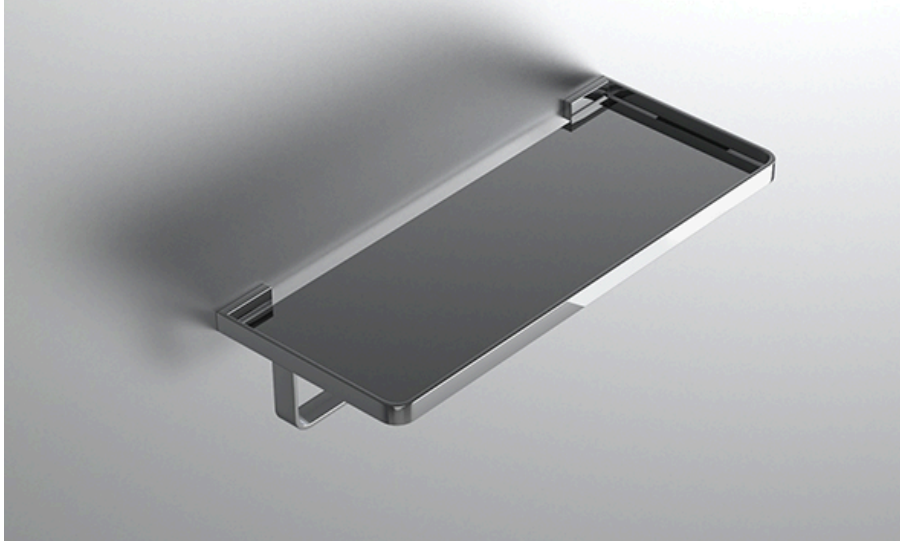

### FEATURES

- Premium 304 Grade Stainless Steel
- Solid Mount Construction
- Concealed Installation Hardware
- State of the art wall anchors included for installation on Dry wall or Tile

#### TOWEL RACK WITH BAR

Model	Product	Finishes Available
PSL-TRKB24	Towel Rack With Bar	Multiple finishes available. Over 23 finishes to choose from.

FINISHES			
	Polished (-P)	Antique Copper (-ACOP)	Polished Gold (-PGLD)
	Brushed (-B)	Polished Brass (-PBRS)	Brushed Copper (-BCOP)
	Brushed Gold (-BGLD)	Matte White (-WHT)	Brushed Rose Gold (-BRGD)
	Matte Black (-BLK)	Brushed Modern Bronze (-BMBRZ)	Brushed Black (-BRBLK)
	Oil Rubbed Bronze (-ORB)	Glossy White (-GWHT)	Polished Black (-PBLK)
	Brushed Brass (-BBRS)	Polished Rose Gold (-PRGD)	Antique Nickel (-ANKL)
	Brushed Bronze (-BBRZ)	Unlacquered Brass (-UBRS)	Black Nickel (-NKBL)
	Antique Brass (-ABRS)	Polished Nickel (-PNKL)	