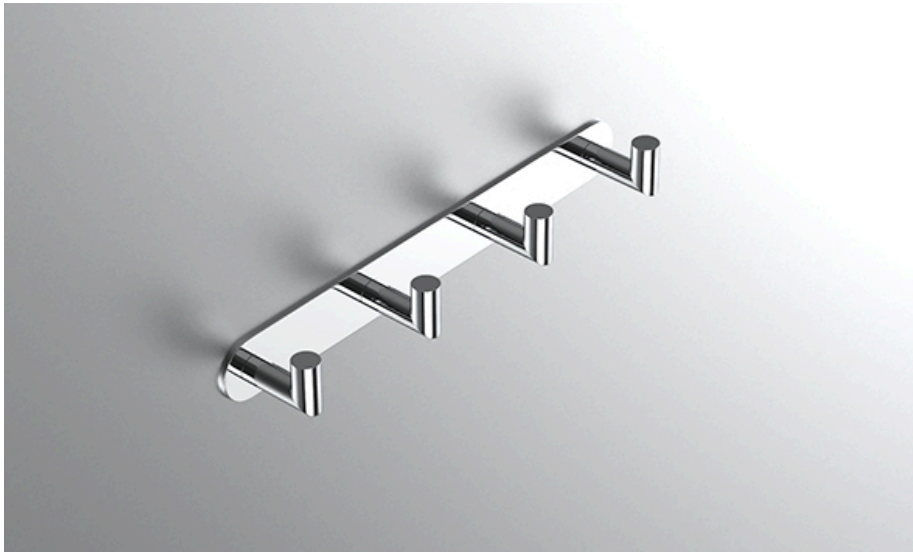

neelnox

LET
THERE
BE **DESIGN.**

FEATURES

- Premium 304 Grade Stainless Steel
- Solid Mount Construction
- Concealed Installation Hardware
- State of the art wall anchors included for installation on Dry wall or Tile

COLLECTION FORM MODERNE

ROBE HOOK

Model	Product	Finishes Available
FMD-RHD4	Robe Hook	Multiple finishes available. Over 23 finishes to choose from.

FINISHES			
	Polished (-P)	Antique Copper (-ACOP)	Polished Gold (-PGLD)
	Brushed (-B)	Polished Brass (-PBRS)	Brushed Copper (-BCOP)
	Brushed Gold (-BGLD)	Matte White (-WHT)	Brushed Rose Gold (-BRGD)
	Matte Black (-BLK)	Brushed Modern Bronze (-BMBRZ)	Brushed Black (-BRBLK)
	Oil Rubbed Bronze (-ORB)	Glossy White (-GWHT)	Polished Black (-PBLK)
	Brushed Brass (-BBRS)	Polished Rose Gold (-PRGD)	Antique Nickel (-ANKL)
	Brushed Bronze (-BBRZ)	Unlacquered Brass (-UBRS)	Black Nickel (-NKBL)
	Antique Brass (-ABRS)	Polished Nickel (-PNKL)	

Dimensions in inches

FRONT

TOP

SIDE

NOTE: Dimensions subject to change without notice.