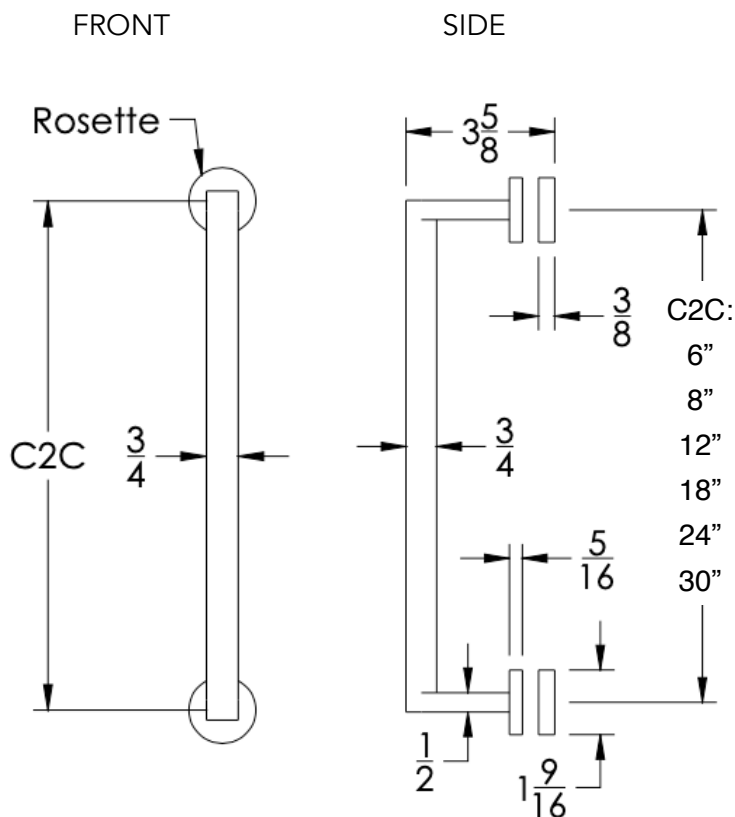

## FEATURES

- Premium 304 Grade Stainless Steel
- Solid Mount Construction
- Concealed Installation Hardware
- Solid End Cap provided for side opposite to the door for a seamless look

SINGLE DOOR HANDLE

C2C	MODEL
6"	HGO-SSD6-GR
8"	HGO-SSD8-GR
12"	HGO-SSD12-GR
18"	HGO-SSD18-GR
24"	HGO-SSD24-GR
30"	HGO-SSD30-GR

**Installation Notes:** Center to center hole drilling dimension are same as mentioned in column. Diameter of glass hole for installation is 1/2".

Standard hardware supplied can accommodate glass thicknesses 1/4" to 1/2". Please contact us for custom hardware in case glass thickness exceeds 1/2".

Dimensions in inches

NOTE: Dimensions subject to change without notice.