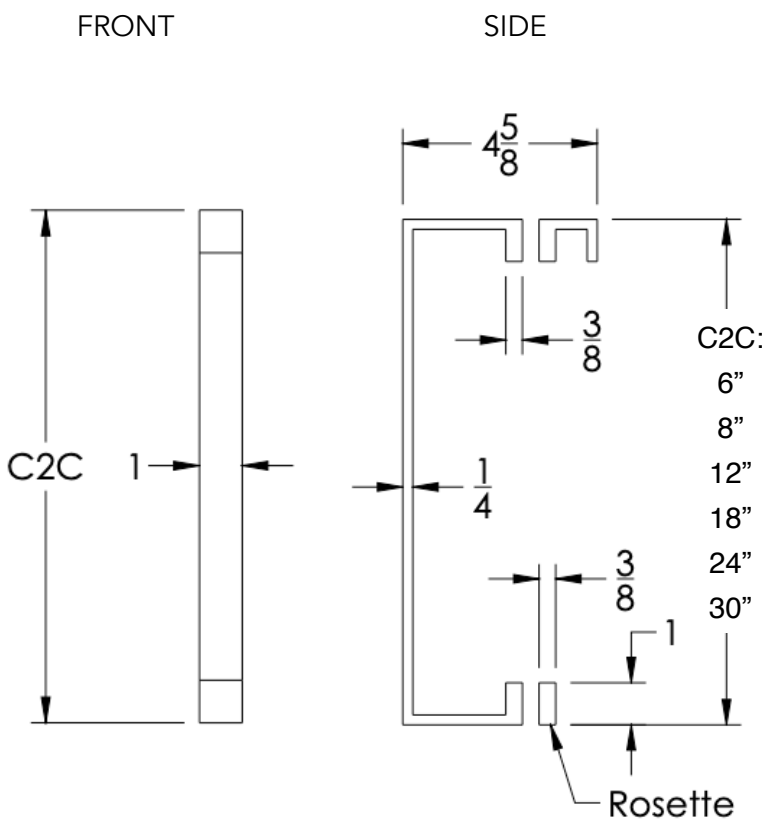

neelnox

LET
THERE
BE **DESIGN.**

FEATURES

- Premium 304 Grade Stainless Steel
- Solid Mount Construction
- Concealed Installation Hardware
- Solid End Cap provided for side opposite to the door for a seamless look

Single Door Handle with Knob

COLLECTION AVANT GARDE

SINGLE DOOR HANDLE WITH KNOB

Model	Product	Finishes Available
AVG-SDKN-GR <u>XX-XX</u>	Single Door Handle With Knob	Multiple finishes available. Over 23 finishes to choose from.

C2C	MODEL
6"	AVG-SDKN6-GR
8"	AVG-SDKN8-GR
12"	AVG-SDKN12-GR
18"	AVG-SDKN18-GR
24"	AVG-SDKN24-GR
30"	AVG-SDKN30-GR

Installation Notes: Center to center hole drilling dimension are same as mentioned in column. Diameter of glass hole for installation is 1/2".

Standard hardware supplied can accommodate glass thicknesses 1/4" to 1/2". Please contact us for custom hardware in case glass thickness exceeds 1/2".

Dimensions in inches

NOTE: Dimensions subject to change without notice.