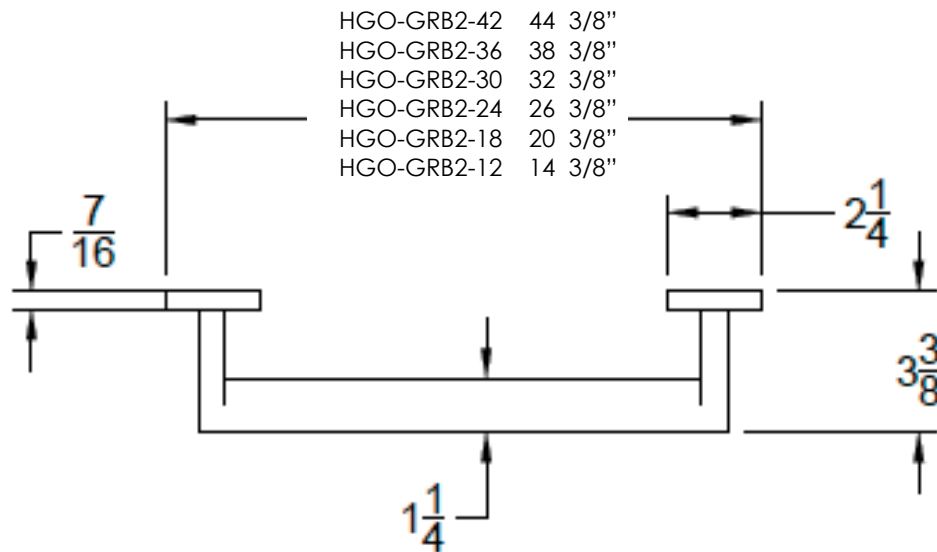

neelnox

LET
THERE
BE **DESIGN.**

FEATURES

- Premium 304 Grade Stainless Steel
- Solid Mount Construction
- Concealed Installation Hardware
- ADA Compliant

COLLECTION HUGO

GRAB BAR

| Model | Product | Finishes Available |
|-------------|--------------|---|
| HGO-GRB2-12 | 12" Grab Bar | Multiple finishes available. Over 23 finishes to choose from. |
| HGO-GRB2-18 | 18" Grab Bar | |
| HGO-GRB2-24 | 24" Grab Bar | |
| HGO-GRB2-30 | 30" Grab Bar | |
| HGO-GRB2-36 | 36" Grab Bar | |
| HGO-GRB2-42 | 42" Grab Bar | |

Dimensions in inches

FRONT

TOP

SIDE

NOTE: Dimensions subject to change without notice.