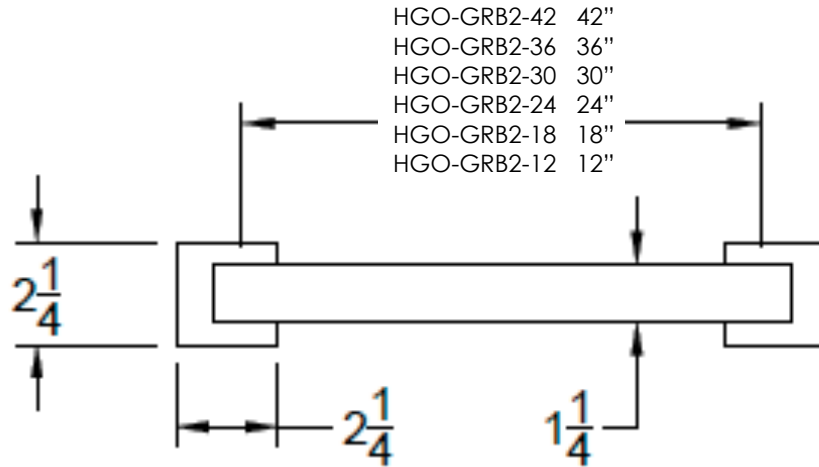

neelnox

LET
THERE
BE **DESIGN.**

FEATURES

- Premium 304 Grade Stainless Steel
- Solid Mount Construction
- Concealed Installation Hardware
- ADA Compliant

COLLECTION HUGO

GRAB BAR

| Model | Product | Finishes Available |
|-------------|--------------|---|
| HGO-GRB2-12 | 12" Grab Bar | Multiple finishes available. Over 23 finishes to choose from. |
| HGO-GRB2-18 | 18" Grab Bar | |
| HGO-GRB2-24 | 24" Grab Bar | |
| HGO-GRB2-30 | 30" Grab Bar | |
| HGO-GRB2-36 | 36" Grab Bar | |
| HGO-GRB2-42 | 42" Grab Bar | |

Dimensions in inches

FRONT

TOP

SIDE

NOTE: Dimensions subject to change without notice.