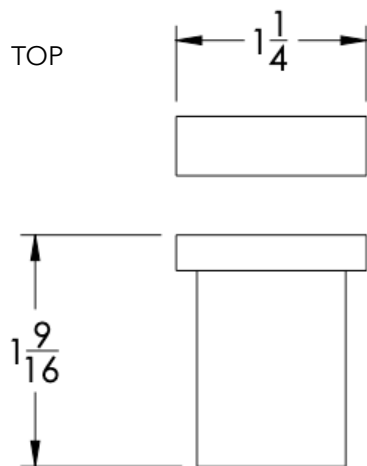

No Rosette	Medium Rosette
UNI-KNSA-NR	UNI-KNSA-MR

FRONT

SIDE

TOP

No Rosette

Medium Rosette

**Installation Notes:** Center to center hole drilling dimension are same as mentioned in column. Diameter of glass hole for installation is 1/2".

Standard hardware supplied can accommodate glass thicknesses 1/4" to 1/2". Please contact us for custom hardware in case glass thickness exceeds 1/2".

Dimensions in inches

NOTE: Dimensions subject to change without notice.