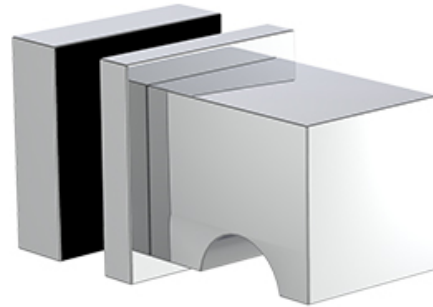

## FEATURES

- Premium 304 Grade Stainless Steel
- Solid Mount Construction
- Concealed Installation Hardware
- Solid End Cap provided for side opposite to the door for a seamless look

Single Knob shown  
with a Medium Rosette

No Rosette	Medium Rosette
UNI-KNSA-NR	UNI-KNSA-MR

FRONT

SIDE

TOP

No Rosette

Medium Rosette

**Installation Notes:** Center to center hole drilling dimension are same as mentioned in column. Diameter of glass hole for installation is 1/2".