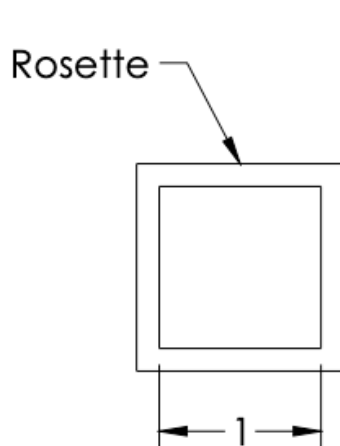

## FEATURES

- Premium 304 Grade Stainless Steel
- Solid Mount Construction
- Concealed Installation Hardware
- Solid End Cap provided for side opposite to the door for a seamless look

Single Knob shown  
with a Medium Rosette

No Rosette	Medium Rosette
UNI-KNSA-NR	UNI-KNSA-MR

FRONT

SIDE

TOP

No Rosette

Medium Rosette

**Installation Notes:** Center to center hole drilling dimension are same as mentioned in column. Diameter of glass hole for installation is 1/2".