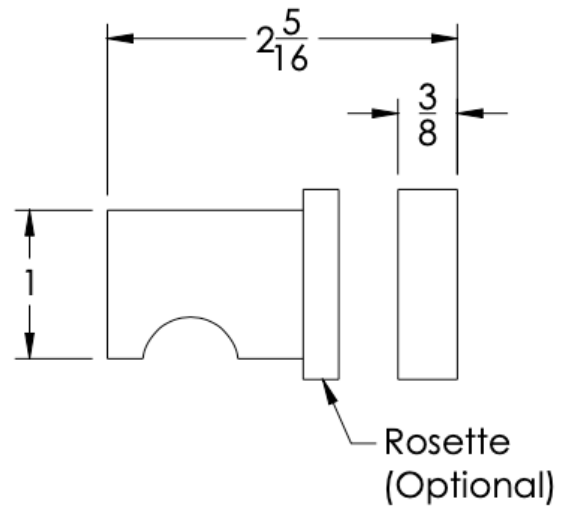

## FEATURES

- Premium 304 Grade Stainless Steel
- Solid Mount Construction
- Concealed Installation Hardware
- Solid End Cap provided for side opposite to the door for a seamless look

Single Knob shown  
with a Medium Rosette

No Rosette	Medium Rosette
UNI-KNSA-NR	UNI-KNSA-MR

FRONT

SIDE

TOP

No Rosette

Medium Rosette

**Installation Notes:** Center to center hole drilling dimension are same as mentioned in column. Diameter of glass hole for installation is 1/2".