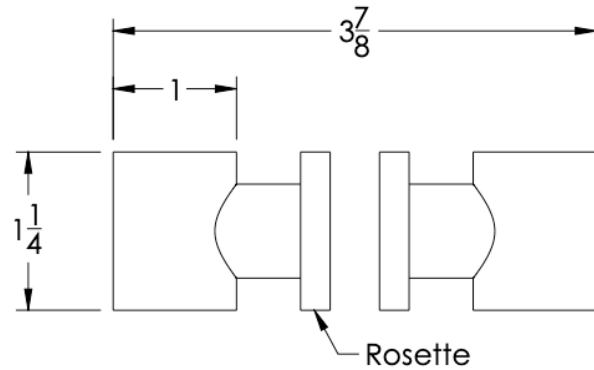

## FEATURES

- Premium 304 Grade Stainless Steel
- Solid Mount Construction
- Concealed Installation Hardware
- Solid End Cap provided for side opposite to the door for a seamless look

Double Knob shown  
with a Medium Rosette

No Rosette	Medium Rosette (Dia 1 1/4")	Large Rosette (Dia 1 1/2")
ELO-KND-NR	ELO-KND-MR	ELO-KND-LR

FRONT

SIDE

TOP

No Rosette    Medium Rosette    Large Rosette  
(Dia 1 1/4")    (Dia 1 1/2")

**Installation Notes:** Center to center hole drilling dimension are same as mentioned in column. Diameter of glass hole for installation is 1/2".