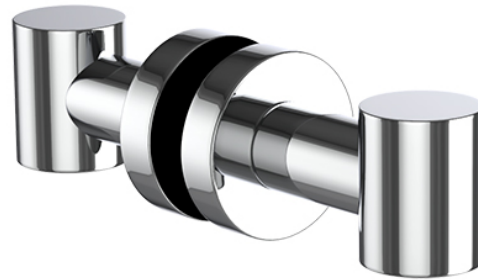

## FEATURES

- Premium 304 Grade Stainless Steel
- Solid Mount Construction
- Concealed Installation Hardware
- Solid End Cap provided for side opposite to the door for a seamless look

Double Knob shown  
with a Medium Rosette

No Rosette    Medium Rosette    Large Rosette  
(Dia 1 1/4")    (Dia 1 1/2")

### DOUBLE KNOB

Model	Product	Finishes Available
ELO-KND <u>XX-XX</u>	Double Knob	Multiple finishes available. Over 23 finishes to choose from.

FINISHES			
Polished (-P)	Antique Copper (-ACOP)	Polished Gold (-PGLD)	
Brushed (-B)	Polished Brass (-PBR)	Brushed Copper (-BCOP)	
Brushed Gold (-BGLD)	Matte White (-WHT)	Brushed Rose Gold (-BRGD)	
Matte Black (-BLK)	Brushed Modern Bronze (-BMBRZ)	Brushed Black (-BRBLK)	
Oil Rubbed Bronze (-ORB)	Glossy White (-GWHT)	Polished Black (-PBLK)	
Brushed Brass (-BBS)	Polished Rose Gold (-PRGD)	Antique Nickel (-ANKL)	
Brushed Bronze (-BBRZ)	Unlacquered Brass (-UBRS)	Black Nickel (-NKBL)	
Antique Brass (-ABRS)	Polished Nickel (-PNKL)		