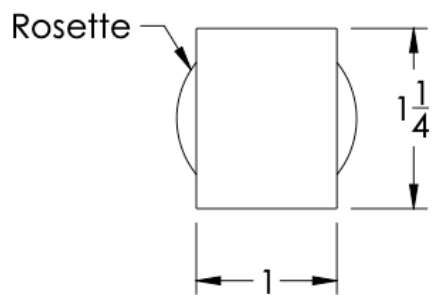

No Rosette    Medium Rosette    Large Rosette  
(Dia 1 1/4")    (Dia 1 1/2")

No Rosette	Medium Rosette (Dia 1 1/4")	Large Rosette (Dia 1 1/2")
ELO-KND-NR	ELO-KND-MR	ELO-KND-LR

FRONT

SIDE

TOP

No Rosette    Medium Rosette    Large Rosette  
(Dia 1 1/4")    (Dia 1 1/2")

**Installation Notes:** Center to center hole drilling dimension are same as mentioned in column. Diameter of glass hole for installation is 1/2".