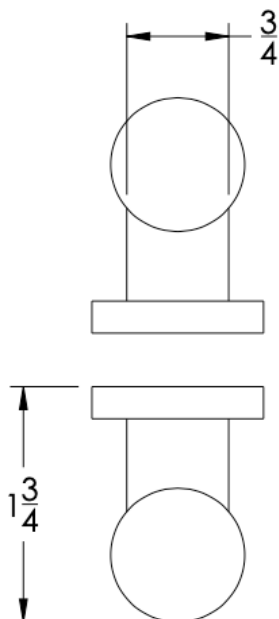

No Rosette    Medium Rosette    Large Rosette  
(Dia 1 1/4")    (Dia 1 1/2")

No Rosette	Medium Rosette (Dia 1 1/4")	Large Rosette (Dia 1 1/2")
ELO-KND-NR	ELO-KND-MR	ELO-KND-LR

FRONT

SIDE

TOP

No Rosette    Medium Rosette    Large Rosette  
(Dia 1 1/4")    (Dia 1 1/2")

**Installation Notes:** Center to center hole drilling dimension are same as mentioned in column. Diameter of glass hole for installation is 1/2".

Standard hardware supplied can accommodate glass thicknesses 1/4" to 1/2". Please contact us for custom hardware in case glass thickness exceeds 1/2".

Dimensions in inches

NOTE: Dimensions subject to change without notice.