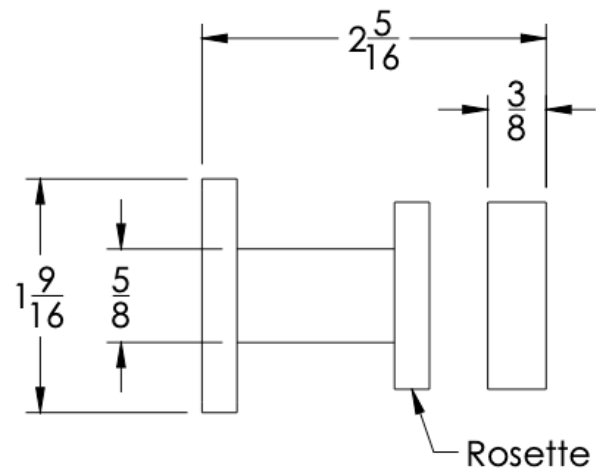

No Rosette	Medium Rosette (Dia 1 1/4")	Large Rosette (Dia 1 1/2")
FRS-KNS-NR	FRS-KNS-MR	FRS-KNS-LR

FRONT

SIDE

TOP

No Rosette    Medium Rosette    Large Rosette  
(Dia 1 1/4")    (Dia 1 1/2")

**Installation Notes:** Center to center hole drilling dimension are same as mentioned in column. Diameter of glass hole for installation is 1/2".