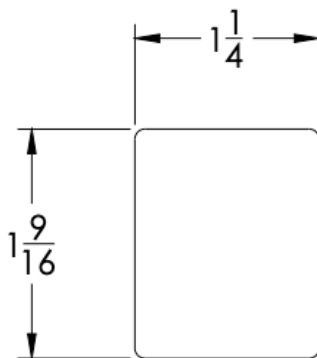

No Rosette    Medium Rosette    Large Rosette  
(Dia 1 1/4")    (Dia 1 1/2")

No Rosette	Medium Rosette (Dia 1 1/4")	Large Rosette (Dia 1 1/2")
FRS-KNS-NR	FRS-KNS-MR	FRS-KNS-LR

FRONT

SIDE

TOP

No Rosette    Medium Rosette    Large Rosette  
(Dia 1 1/4")    (Dia 1 1/2")

**Installation Notes:** Center to center hole drilling dimension are same as mentioned in column. Diameter of glass hole for installation is 1/2".