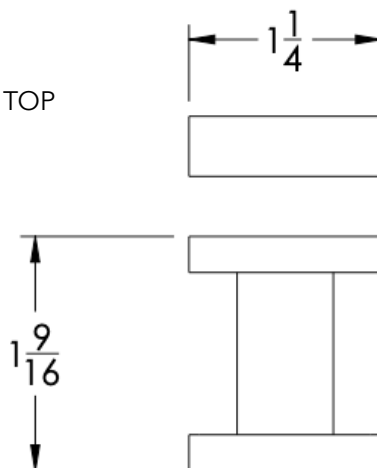

No Rosette	Medium Rosette (Dia 1 1/4")	Large Rosette (Dia 1 1/2")
FRS-KNS-NR	FRS-KNS-MR	FRS-KNS-LR

FRONT

SIDE

TOP

No Rosette    Medium Rosette    Large Rosette  
(Dia 1 1/4")    (Dia 1 1/2")

**Installation Notes:** Center to center hole drilling dimension are same as mentioned in column. Diameter of glass hole for installation is 1/2".

### Dimensions in inches

NOTE: Dimensions subject to change without notice.