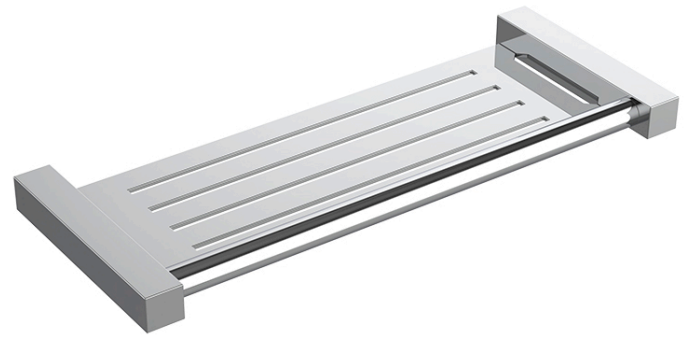

neelnox

LET
THERE
BE **DESIGN.**

FEATURES

- Premium 304 Grade Stainless Steel
- Solid Mount Construction
- Concealed Installation Hardware
- State of the art wall anchors included for installation on Dry wall or Tile.

Y | S H E L F

SERIES 500

Model	Product	Finishes
Y-502-P	12" Shelf	17 Finishes Available

FINISHES	Polished (-P)	Brushed Bronze (-BBRZ)	Light Beige (-LTBGE)
	Brushed (-B)	Antique Brass (-ABRS)	Grey (-GRAY)
	Brushed Gold (-BGLD)	Antique Copper (-ACOP)	Beige (-BEIGE)
	Matte Black (-BLK)	Matte White (-WHT)	Polished Gold (-PGLD)
	Oil Rubbed Bronze (-ORB)	Brushed Black (-BRBLK)	Polished Rose Gold (-PRGD)
	Brushed Brass (-BBRS)	Brushed Rose Gold (-BRGD)	