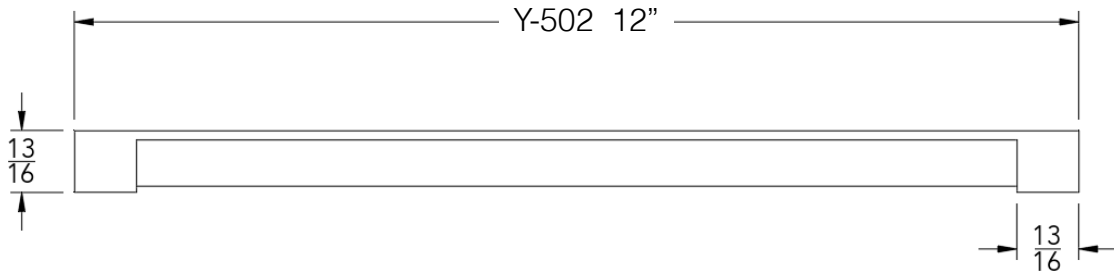

Y | S H E L F

SERIES 500

Model	Product	Finishes
Y-502-P	12" Shelf	17 Finishes Available

FINISHES	Polished (-P)	Brushed Bronze (-BBRZ)	Light Beige (-LTBGE)
	Brushed (-B)	Antique Brass (-ABRS)	Grey (-GRAY)
	Brushed Gold (-BGLD)	Antique Copper (-ACOP)	Beige (-BEIGE)
	Matte Black (-BLK)	Matte White (-WHT)	Polished Gold (-PGLD)
	Oil Rubbed Bronze (-ORB)	Brushed Black (-BRBLK)	Polished Rose Gold (-PRGD)
	Brushed Brass (-BBRS)	Brushed Rose Gold (-BRGD)	

Specified Model: _____

Finish Detail: _____

Notes: _____

Dimensions in inches

FRONT

TOP

SIDE

NOTE: Dimensions subject to change without notice.