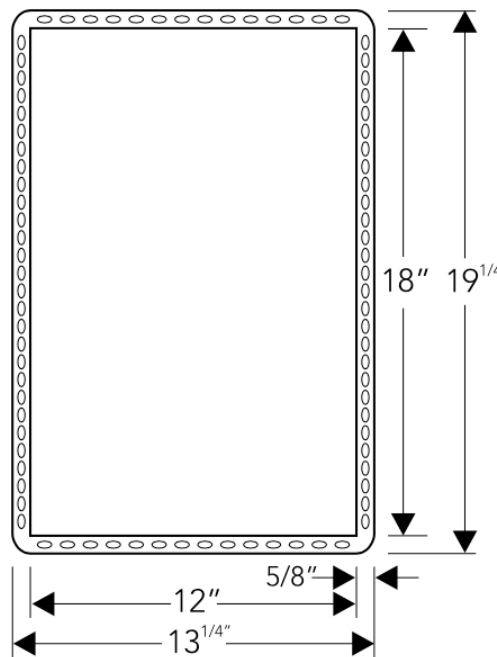

Model	Profile	Size (Inner)	Size (Outer)	Rim	Depth	Bottom Slope
Y-20	Undermount	12 x 18 inches 305 x 457 mm	13 <sup>1/4</sup> x 19 <sup>1/4</sup> inches 335 x 487 mm	5/8 inches 15 mm	3 <sup>3/4</sup> inches 97 mm	3/16 inches 5 mm

Product as shown in polished finish

Y-20P

Dimension in inches

**Installation Notes**

Cut out size : 13<sup>1/4</sup> x 19<sup>1/4</sup> inches

NOTE: Dimensions subject to change without notice.